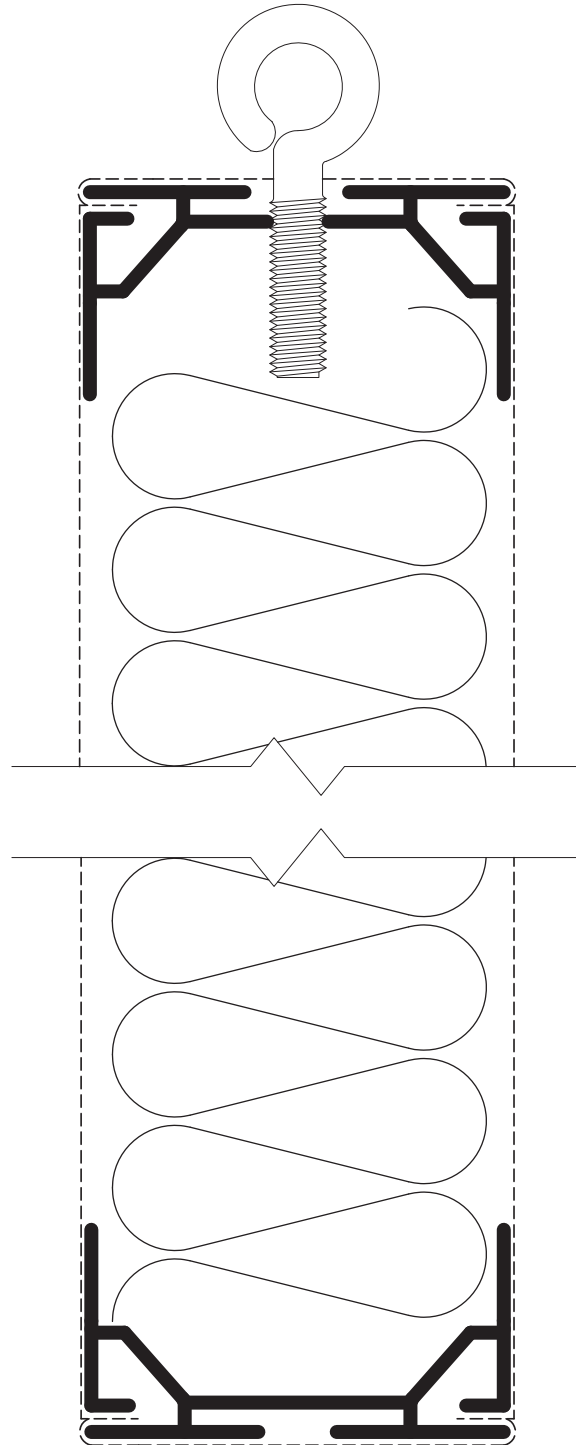

AcoustiForm Sound Baffle

Baffle: 2-1/8" - Perimeter - Square - With Hanger

Drawing Number: 17.1.00

Revised: 2025-04-30