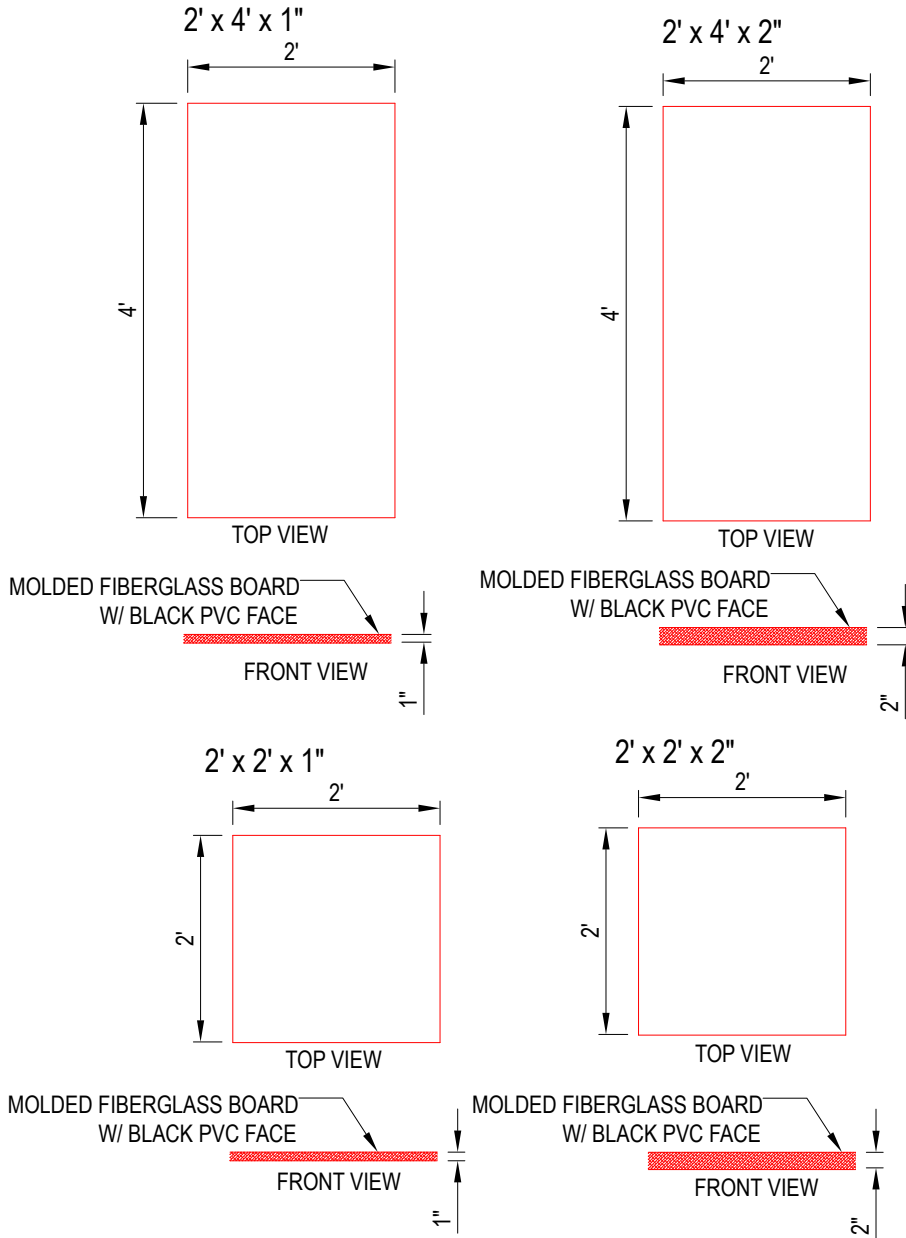

# AlphaMidnight Black Acoustic Ceiling Tile

PRODUCT	SIZE	COLOR
MIDNIGHT1 2 x 2	2' x 2' x 1"	BLACK MATTE
MIDNIGHT1 2 x 4	2' x 4' x 1"	BLACK MATTE
MIDNIGHT2 2 x 2	2' x 2' x 2"	BLACK MATTE
MIDNIGHT2 2 x 4	2' x 4' x 2"	BLACK MATTE