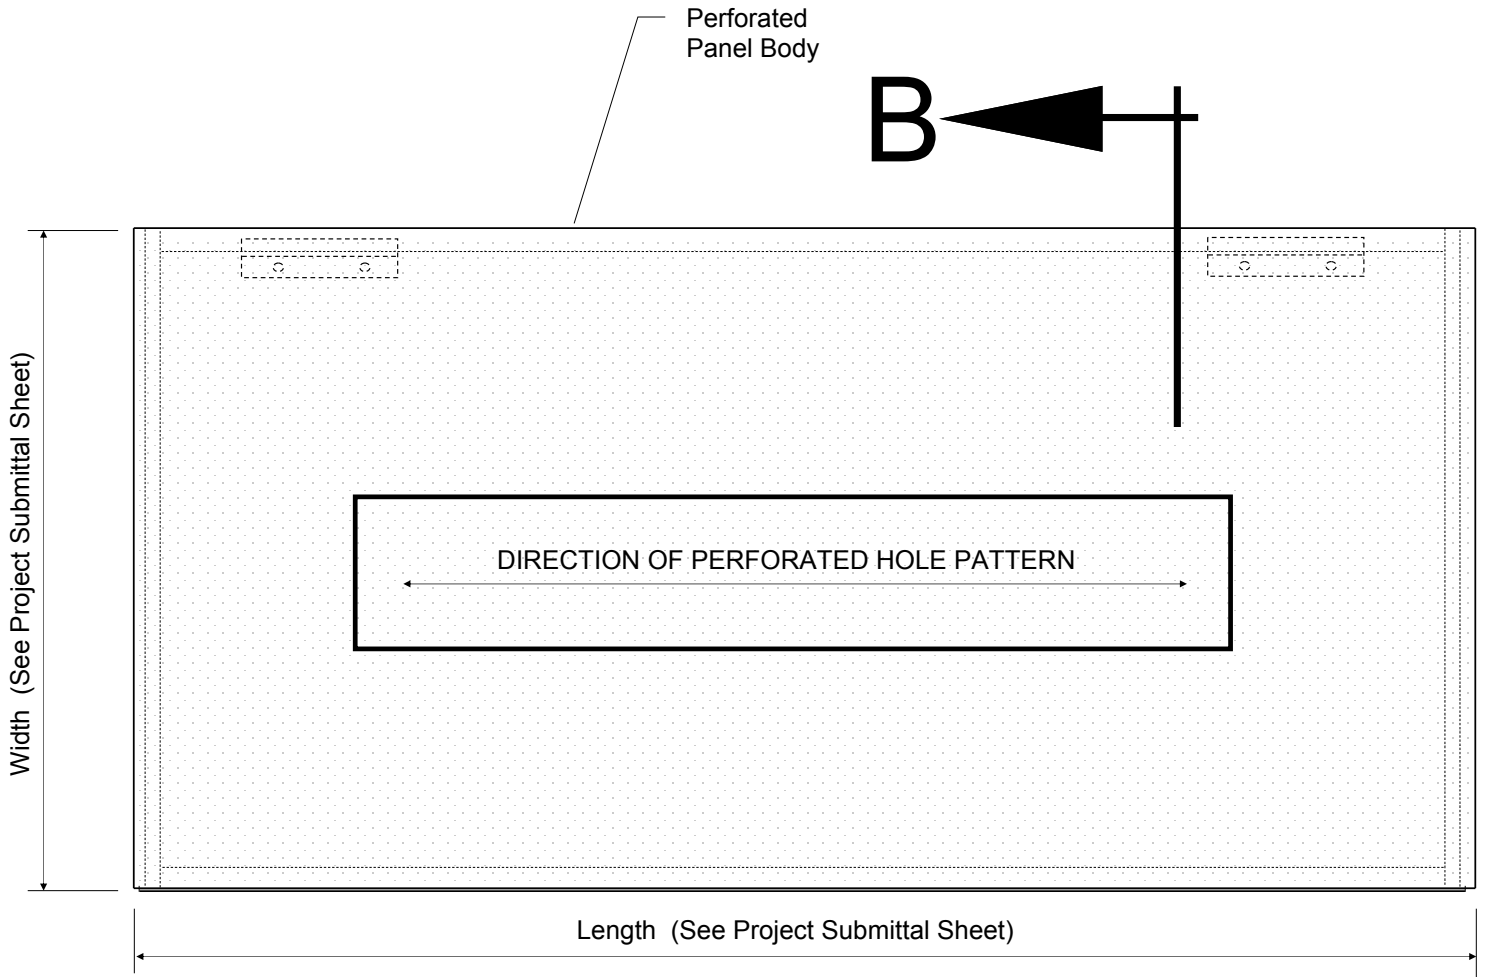

AlphaPerf® Metal Acoustic Panel

HORIZONTAL MOUNT No. 4

Horizontal Panel Orientation

Revised: 2025-04-30