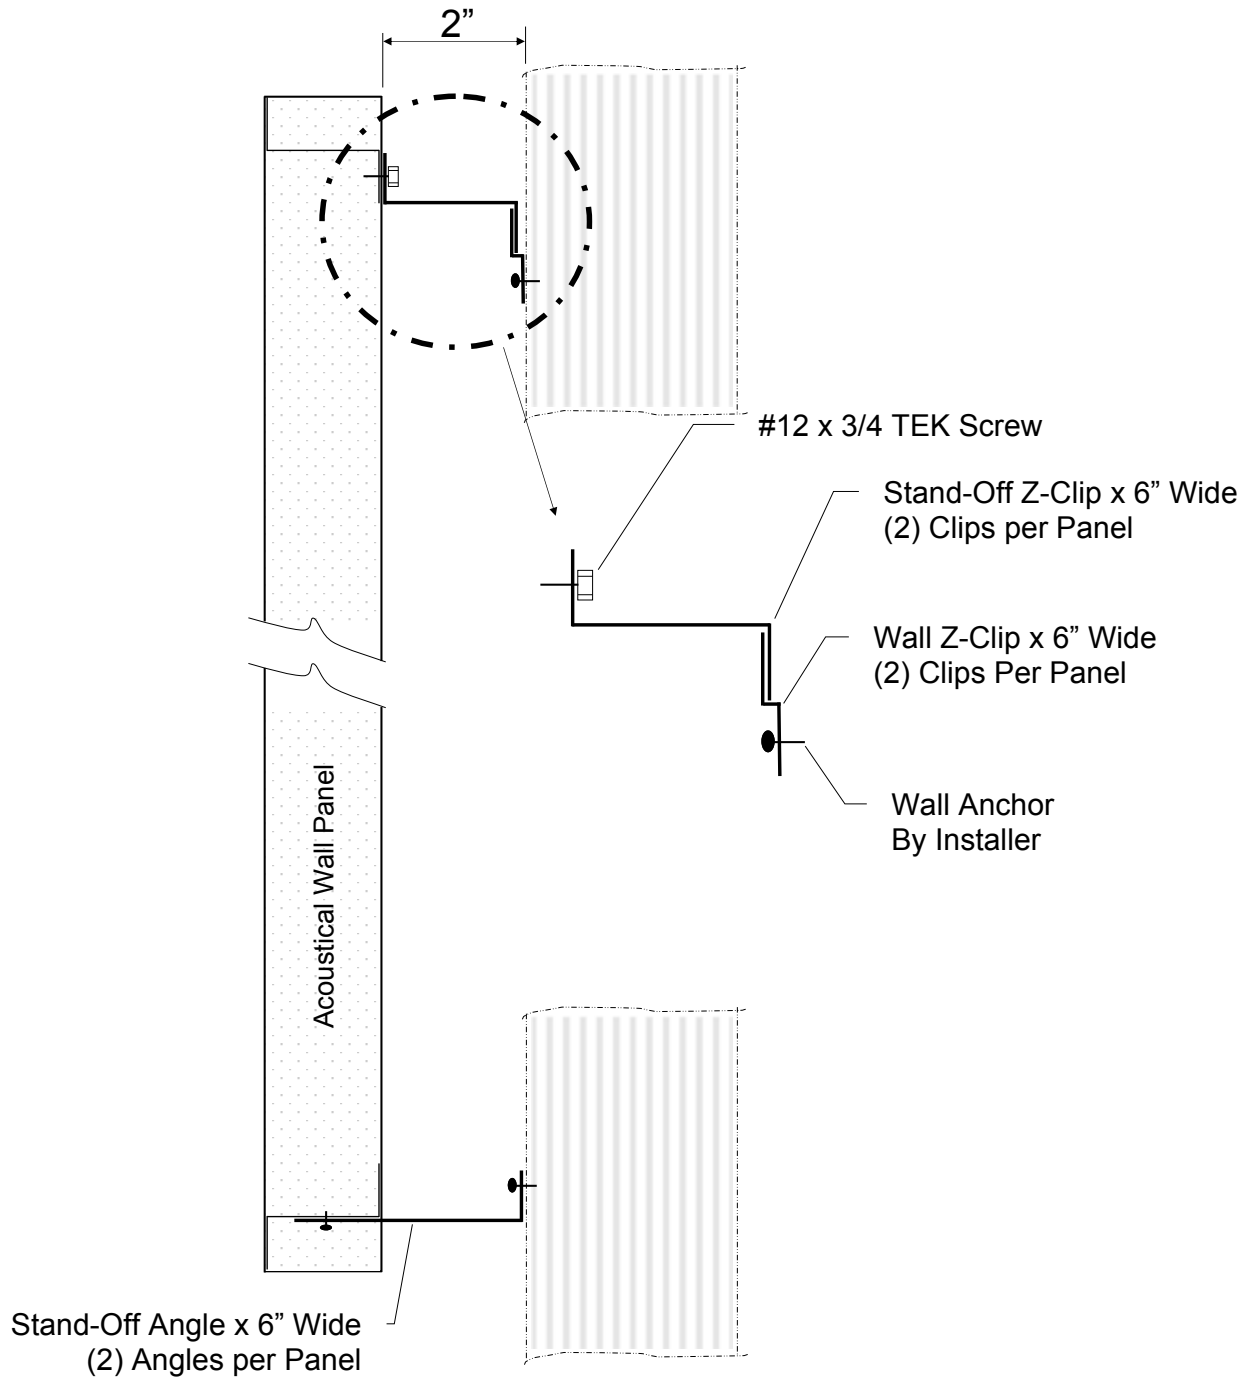

AlphaPerf® Metal Acoustic Panel

FLUSH MOUNT No. 1

Vertical Panel Orientation

Revised: 2025-04-30

AlphaPerf® Metal Acoustic Panel

FLUSH MOUNT No. 2

Vertical Panel Orientation

Revised: 2025-04-30

AlphaPerf® Metal Acoustic Panel

STAND-OFF MOUNT No. 3

Vertical Panel Orientation

Revised: 2025-04-30

AlphaPerf® Metal Acoustic Panel

VIEW-B FLUSH MOUNT

Horizontal Orientation

Revised: 2025-04-30

AlphaPerf® Metal Acoustic Panel

HORIZONTAL MOUNT No. 4

Horizontal Panel Orientation

Revised: 2025-04-30