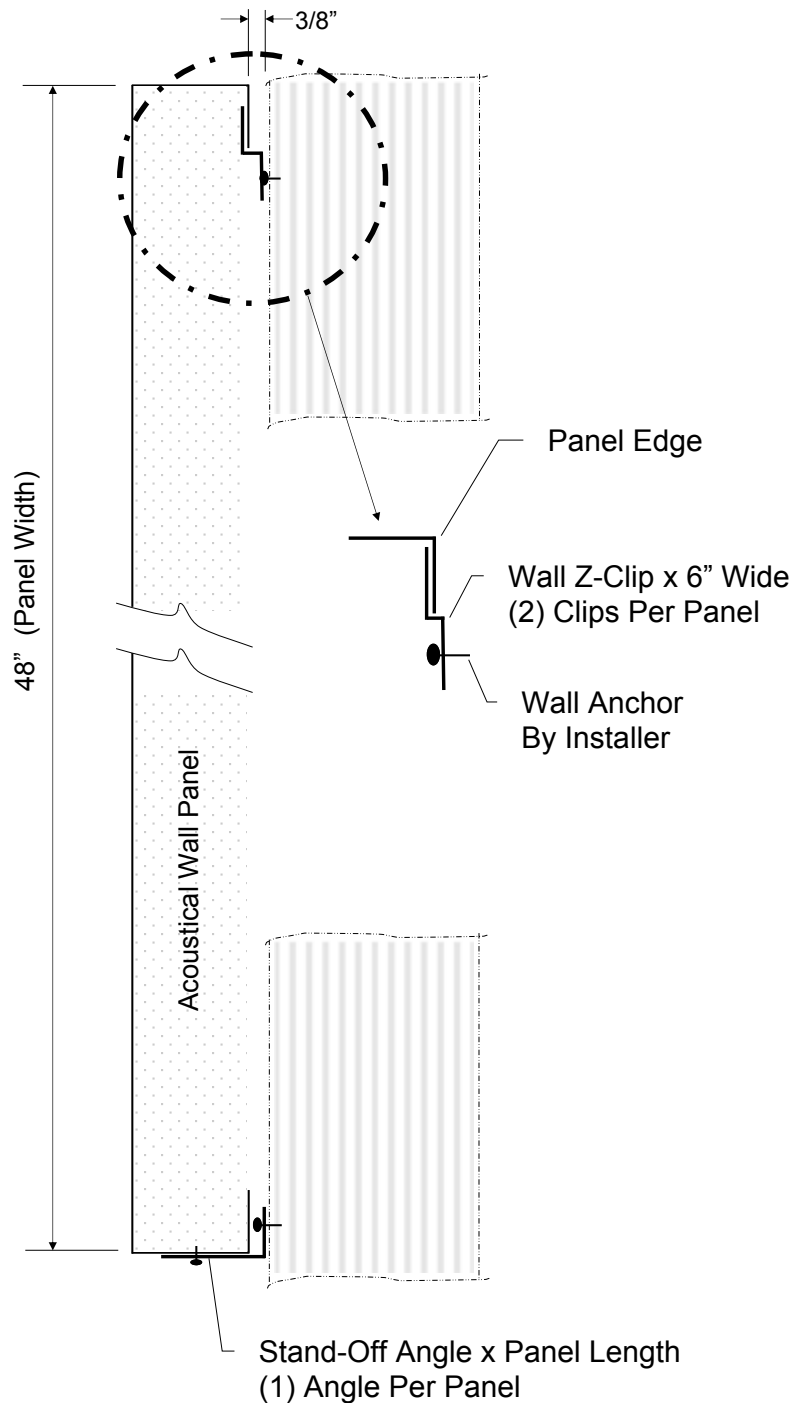

AlphaPerf® Metal Acoustic Panel

STAND-OFF MOUNT No. 3

Vertical Panel Orientation

Revised: 2025-04-30

AlphaPerf® Metal Acoustic Panel

VIEW-B FLUSH MOUNT

Horizontal Orientation

Revised: 2025-04-30