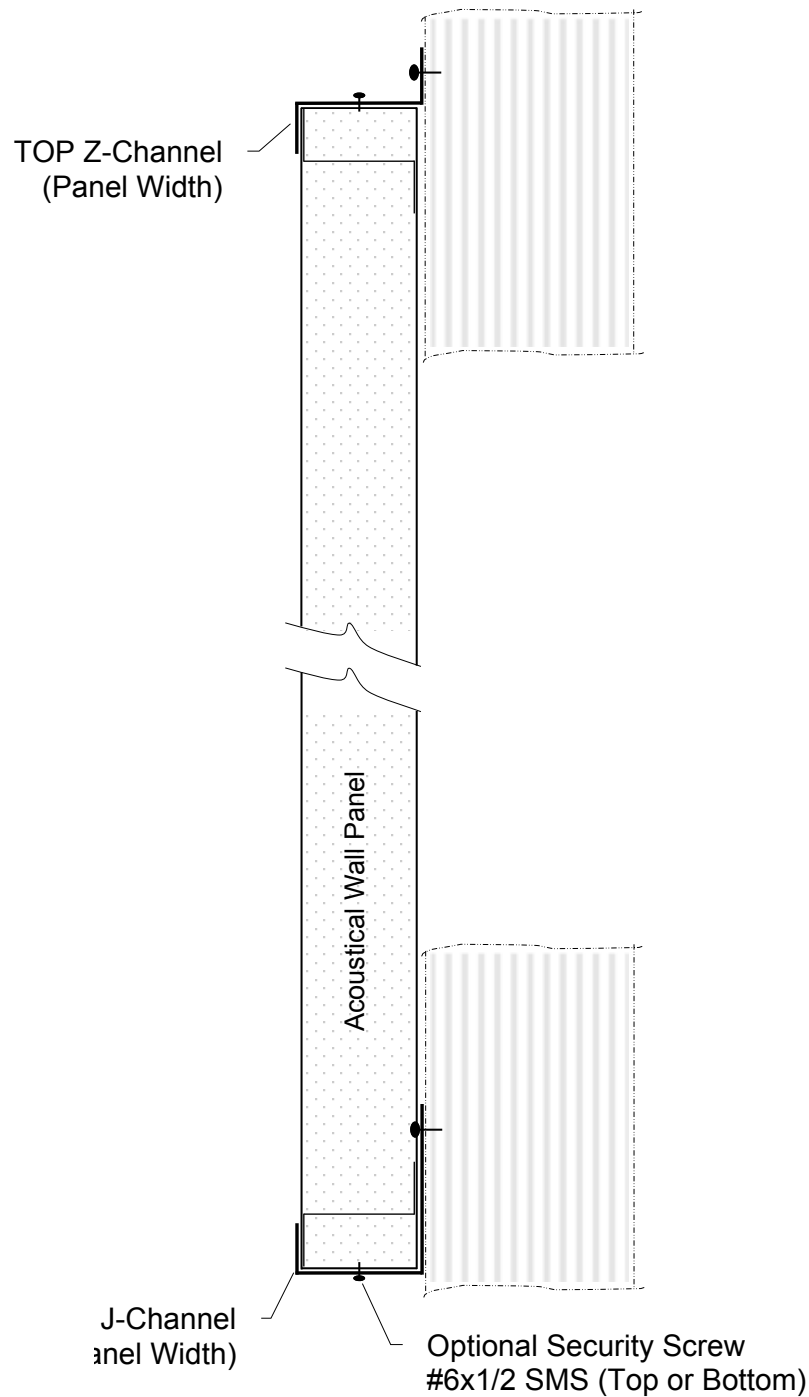

AlphaPerf® Metal Acoustic Panel

FLUSH MOUNT No. 1

Vertical Panel Orientation

Revised: 2025-04-30

AlphaPerf® Metal Acoustic Panel

FLUSH MOUNT No. 2

Vertical Panel Orientation

Revised: 2025-04-30

AlphaPerf® Metal Acoustic Panel

STAND-OFF MOUNT No. 3

Vertical Panel Orientation

Revised: 2025-04-30

AlphaPerf® Metal Acoustic Panel

VIEW-B FLUSH MOUNT

Horizontal Orientation

Revised: 2025-04-30