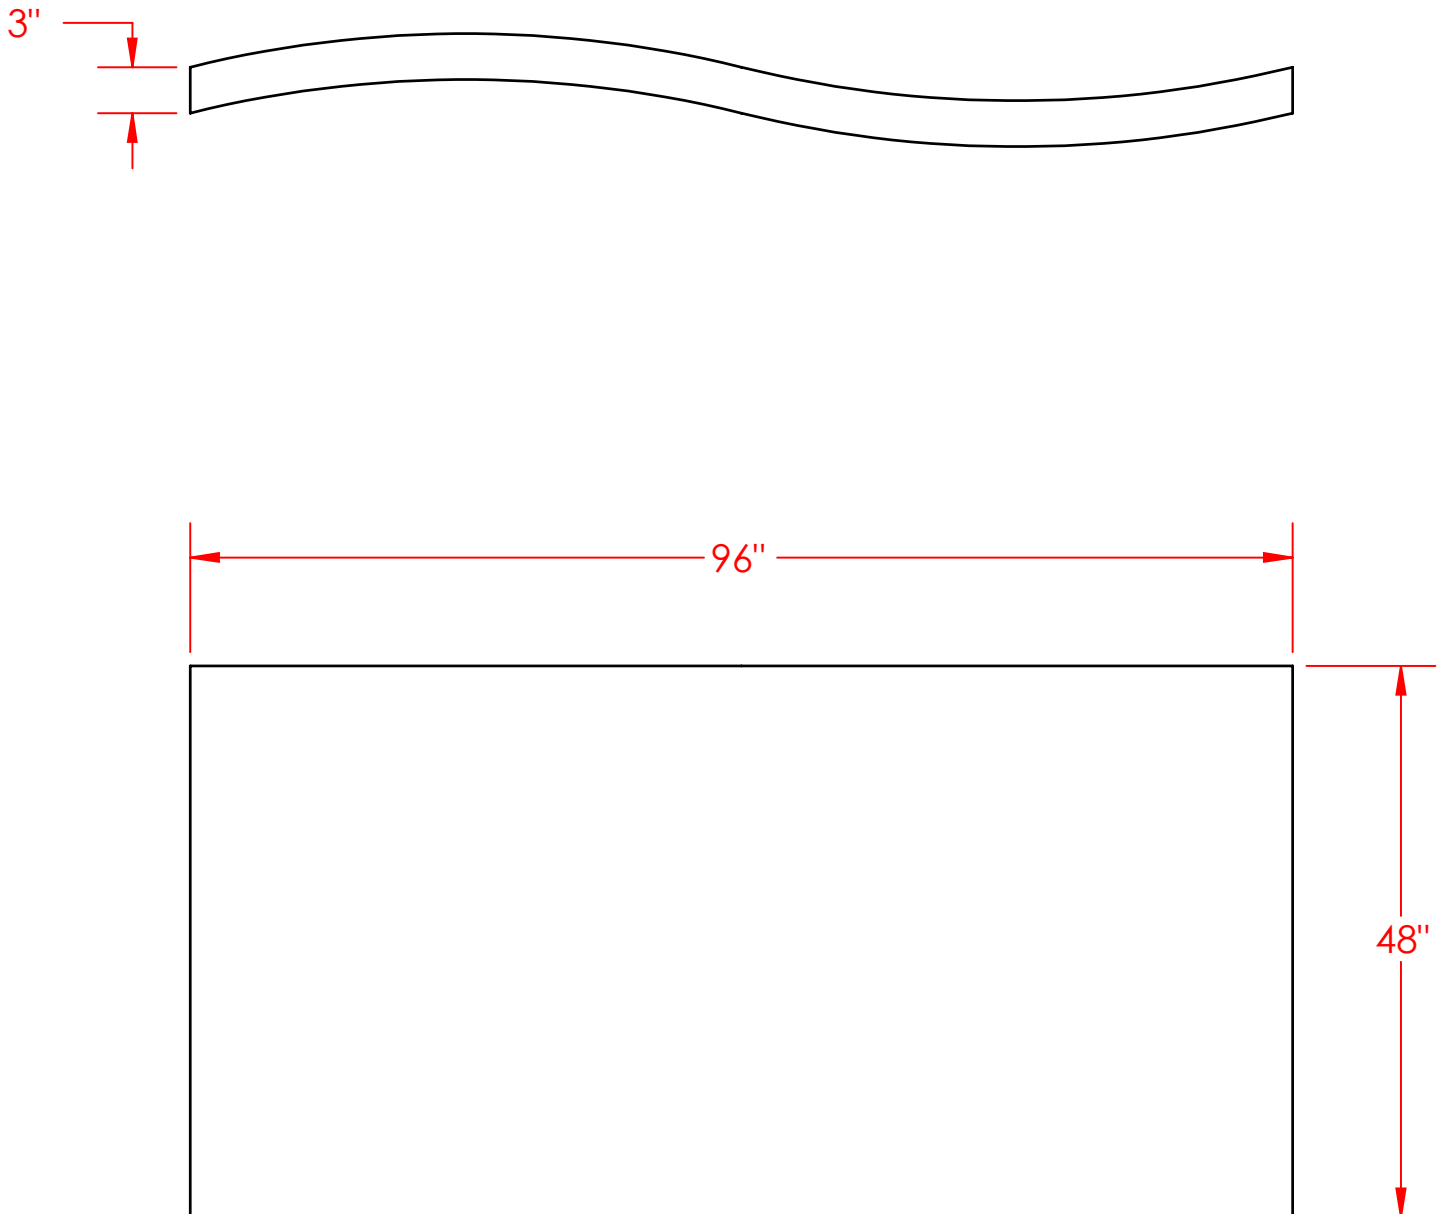

AlphaSorb® Acoustic Foam Wave Ceiling Baffle

24" x 48" x 2" Baffle/Cloud

Revised: 2025-04-30

AlphaSorb® Acoustic Foam Wave Ceiling Baffle

48" x 96" x 3" Baffle/Cloud

Revised: 2025-04-30