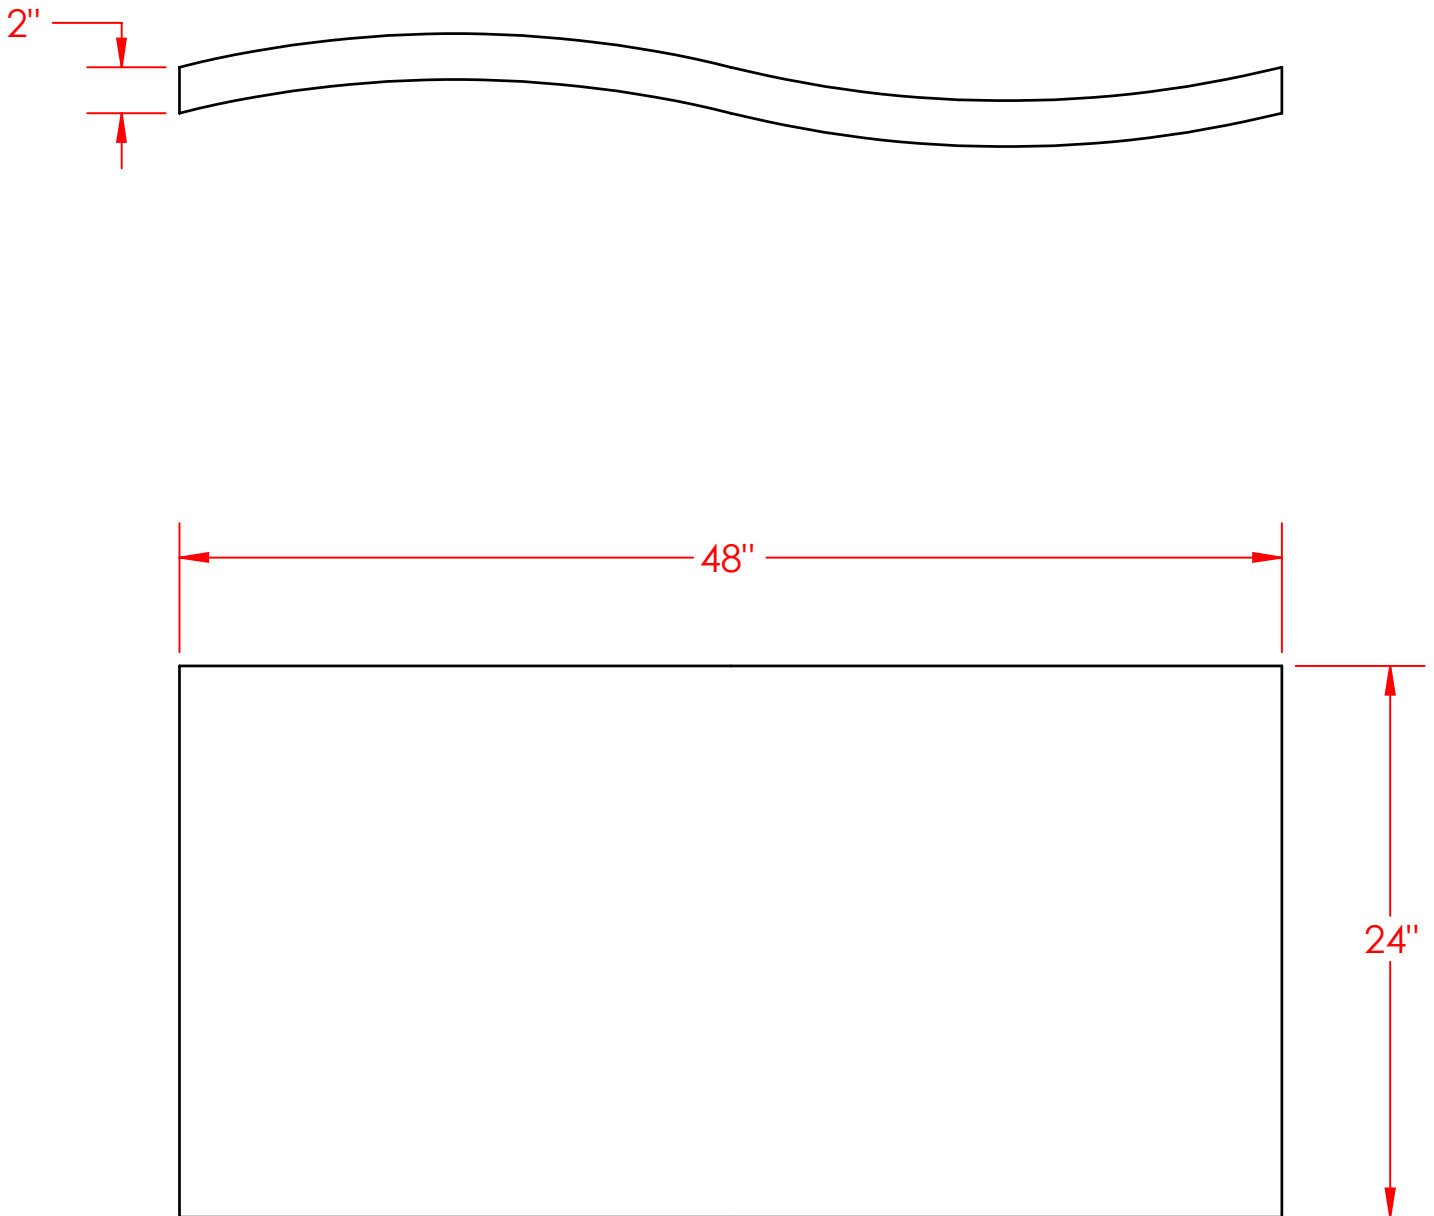

AlphaSorb® Acoustic Foam Wave Ceiling Baffle

24" x 48" x 2" Baffle/Cloud

Revised: 2025-04-30

AlphaSorb® Acoustic Foam Wave Ceiling Baffle

48" x 96" x 3" Baffle/Cloud

Revised: 2025-04-30