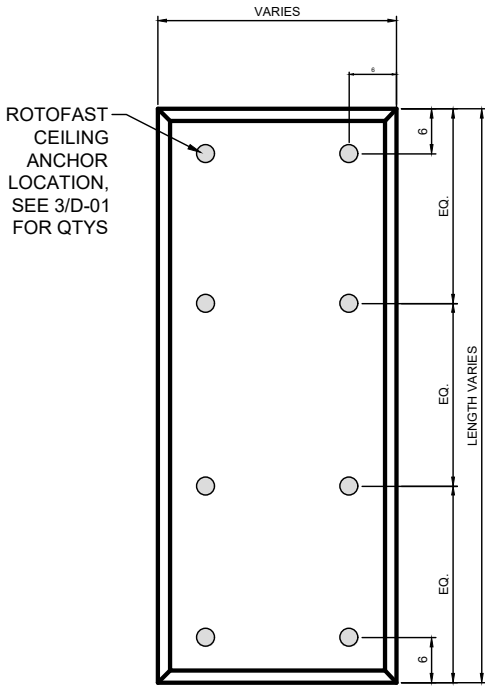

AlphaSorb® Fabric Wrapped Acoustic Ceiling Cloud

Installation with Cables or Tie-Wire and Rotofast Anchors

Secure eye hooks, wire or other hardware as provided by installer into ceiling substrate. Secure tie wire to mounting provisions on the back of the ceiling cloud panel and to the hardware installed in the ceiling substrate.

1
D-01
SCALE: NA
ROTOFAST CEILING ANCHOR ATTACHMENT

2
D-01
SCALE: NA
ROTOFAST CLOUD MOUNT ATTACHMENT

4
D-01
SCALE: NA
ROTOFAST CEILING ATTACHMENT - TOP VIEW

Please Note: These installation instructions are given as a general guide to avoid common errors. Installer should follow best practices for construction and workmanship. Acoustical Solutions bears no responsibility for installation or contractor selection. Please contact a sales representative if you have questions, concerns or specific project requirements.