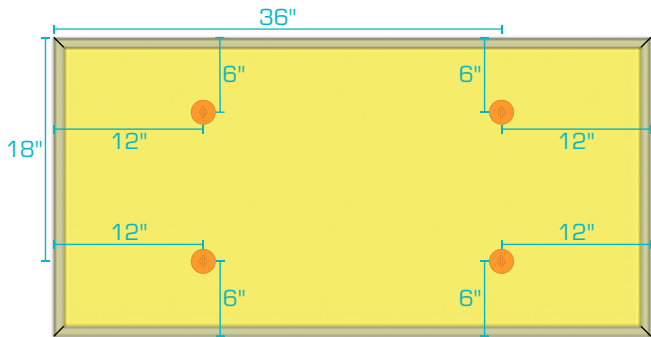

AlphaSorb® Fabric Wrapped Acoustic Ceiling Cloud

Cables or Tie-Wire and Rotofast Anchors

2' x 4' Panel