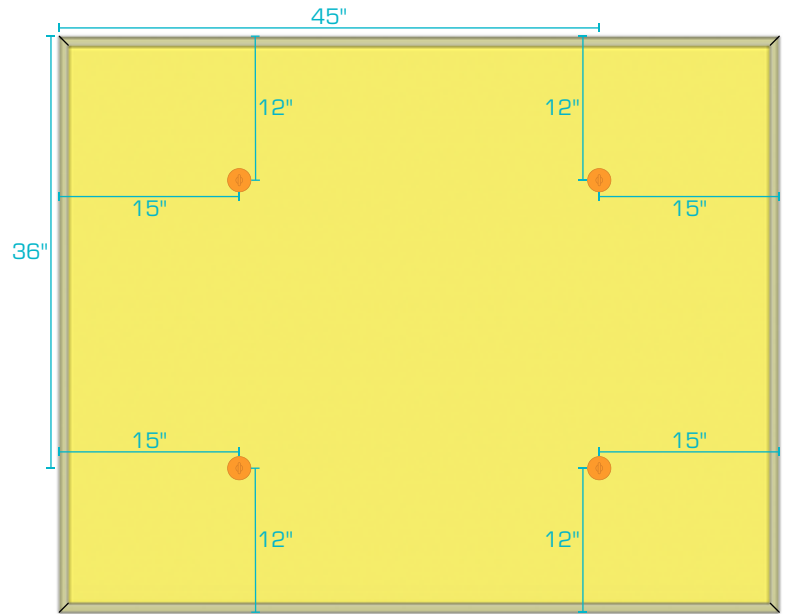

4' x 4' Panel

4' x 5' Panel

4' x 6' Panel

Revised: 2026-03-06

AlphaSorb® Fabric Wrapped Acoustic Ceiling Cloud

Cables or Tie-Wire and Rotofast Anchors

4' x 8' Panel

4' x 10' Panel