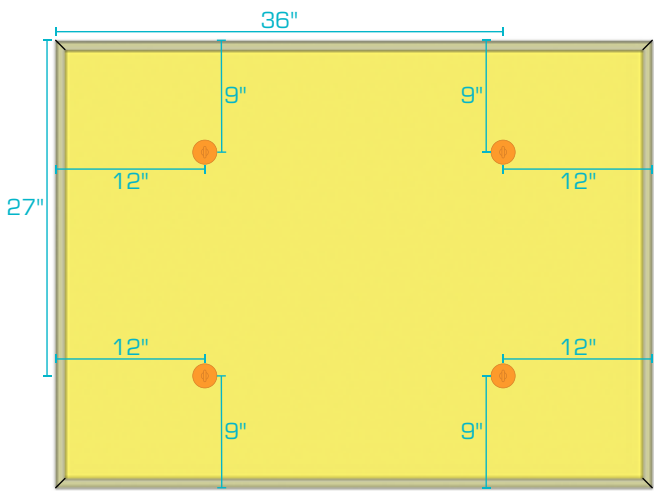

3' x 4' Panel