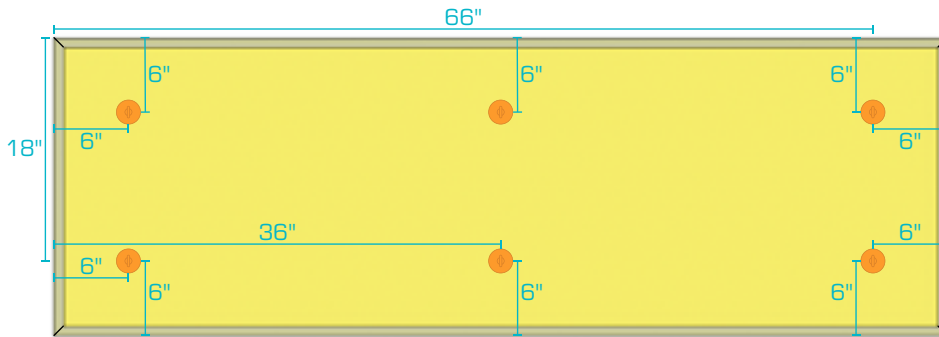

Revised: 2026-03-06

AlphaSorb® Fabric Wrapped Acoustic Ceiling Cloud

Cables or Tie-Wire and Rotofast Anchors

2' x 4' Panel

2' x 5' Panel

2' x 6' Panel

2' x 8' Panel

Revised: 2026-03-06