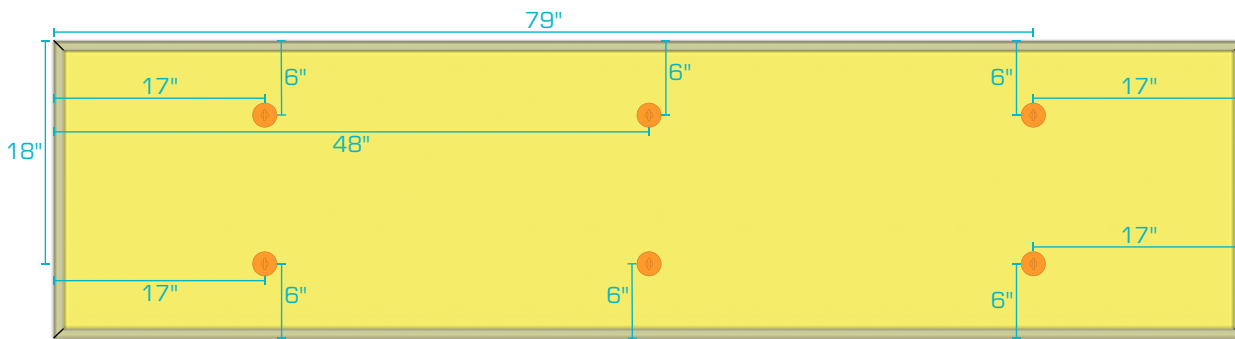

Revised: 2026-03-06

AlphaSorb® Fabric Wrapped Acoustic Ceiling Cloud

Cables or Tie-Wire and Rotofast Anchors

2' x 4' Panel

2' x 5' Panel

2' x 6' Panel

2' x 8' Panel

Revised: 2026-03-06