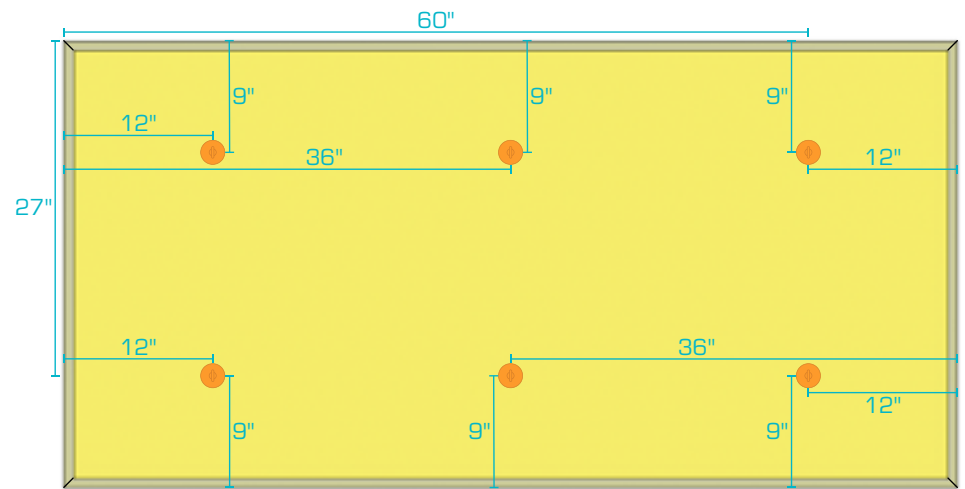

AlphaSorb® Fabric Wrapped Acoustic Ceiling Cloud

Cables or Tie-Wire and Rotofast Anchors

2' x 10' Panel

3' x 4' Panel

3' x 5' Panel

3' x 3' Panel

3' x 6' Panel

Revised: 2026-03-06