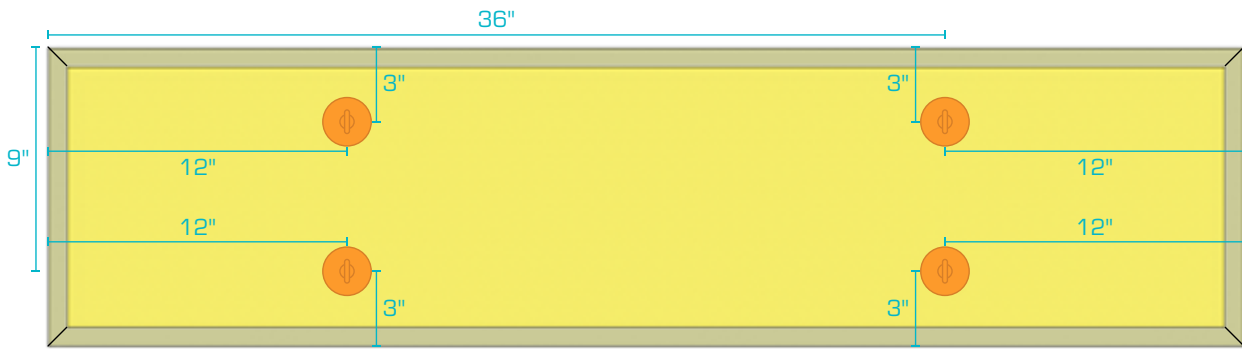

1' x 4' Panel