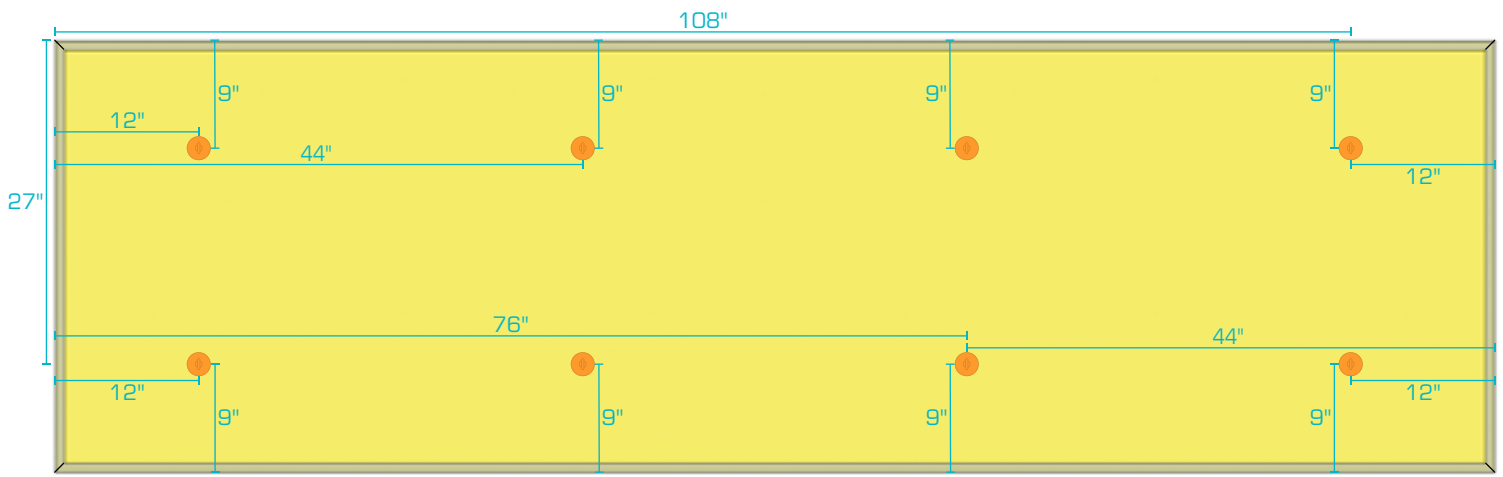

3' x 10' Panel

Revised: 2026-03-06