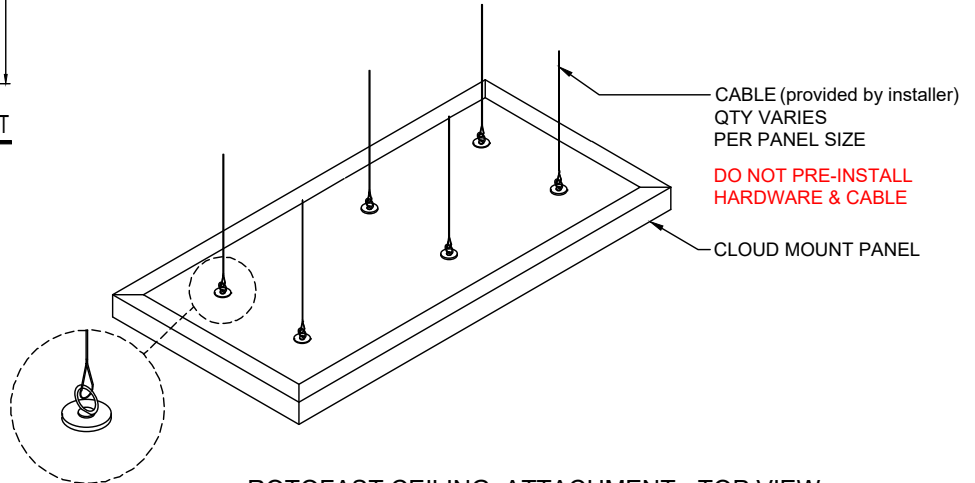

AlphaSorb® Fabric Wrapped Acoustic Ceiling Cloud

Installation with Cables or Tie-Wire and Rotofast Anchors

Secure eye hooks, wire or other hardware as provided by installer into ceiling substrate. Secure tie wire to mounting provisions on the back of the ceiling cloud panel and to the hardware installed in the ceiling substrate.

1
D-01
SCALE: NA
ROTOFAST CEILING ANCHOR ATTACHMENT

2
D-01
SCALE: NA
ROTOFAST CLOUD MOUNT ATTACHMENT

4
D-01
SCALE: NA
ROTOFAST CEILING ATTACHMENT - TOP VIEW

Please Note: These installation instructions are given as a general guide to avoid common errors. Installer should follow best practices for construction and workmanship. Acoustical Solutions bears no responsibility for installation or contractor selection. Please contact a sales representative if you have questions, concerns or specific project requirements.