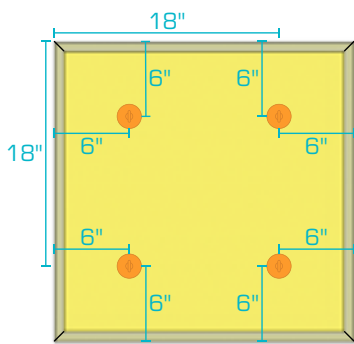

Revised: 2026-03-06

AlphaSorb® Fabric Wrapped Acoustic Ceiling Cloud

Cables or Tie-Wire and Rotofast Anchors

1' x 1' Panel

1' x 2' Panel

1' x 4' Panel

2' x 2' Panel

2' x 3' Panel