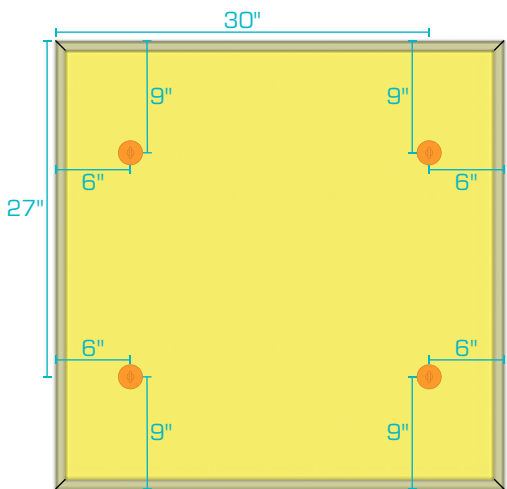

AlphaSorb® Fabric Wrapped Acoustic Ceiling Cloud

Cables or Tie-Wire and Rotofast Anchors

2' x 10' Panel

3' x 4' Panel

3' x 5' Panel

3' x 3' Panel

3' x 6' Panel

Revised: 2026-03-06