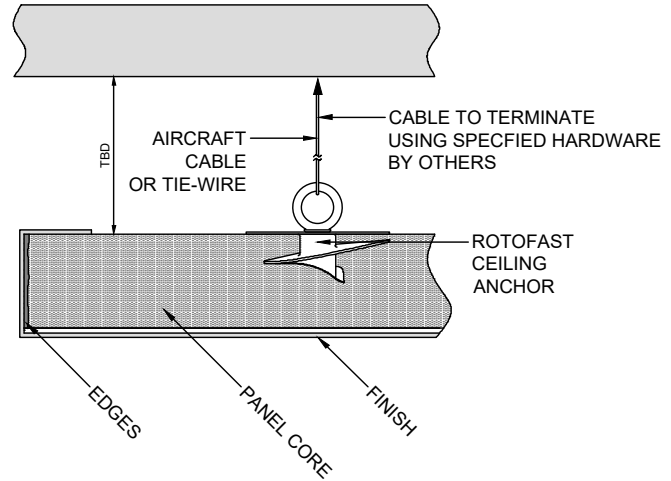

AlphaSorb® Fabric Wrapped Acoustic Ceiling Cloud

Installation with Cables or Tie-Wire and Rotofast Anchors

Secure eye hooks, wire or other hardware as provided by installer into ceiling substrate. Secure tie wire to mounting provisions on the back of the ceiling cloud panel and to the hardware installed in the ceiling substrate.

1
D-01
SCALE: NA
ROTOFAST CEILING ANCHOR ATTACHMENT

2
D-01
SCALE: NA
ROTOFAST CLOUD MOUNT ATTACHMENT

4
D-01
SCALE: NA
ROTOFAST CEILING ATTACHMENT - TOP VIEW

Please Note: These installation instructions are given as a general guide to avoid common errors. Installer should follow best practices for construction and workmanship. Acoustical Solutions bears no responsibility for installation or contractor selection. Please contact a sales representative if you have questions, concerns or specific project requirements.