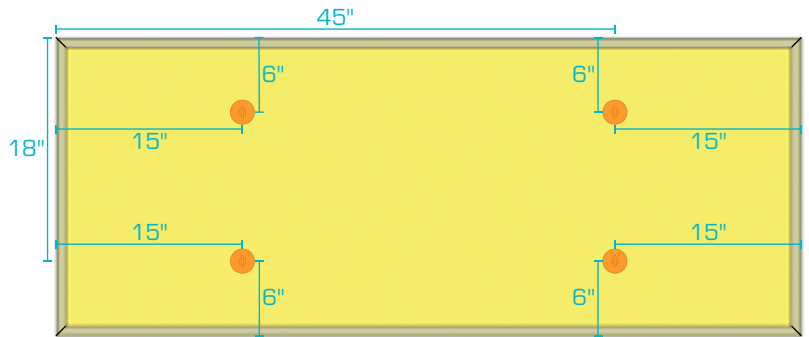

2' x 5' Panel