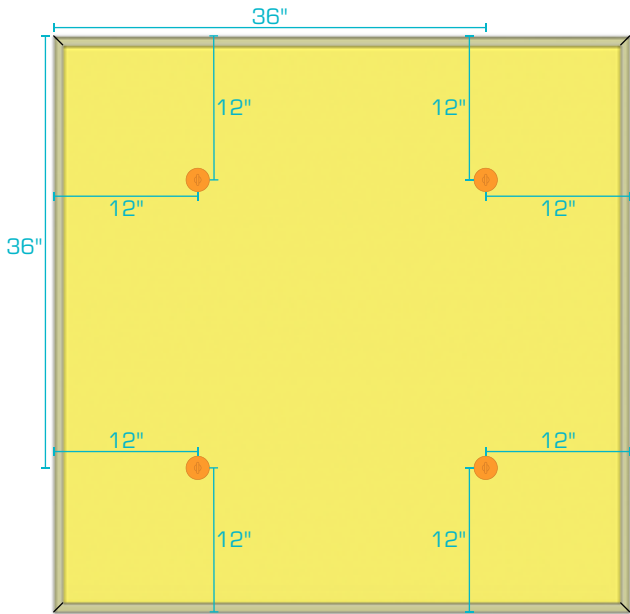

4' x 4' Panel

4' x 5' Panel

4' x 6' Panel

Revised: 2026-03-06

AlphaSorb® Fabric Wrapped Acoustic Ceiling Cloud

Cables or Tie-Wire and Rotofast Anchors

4' x 8' Panel

4' x 10' Panel