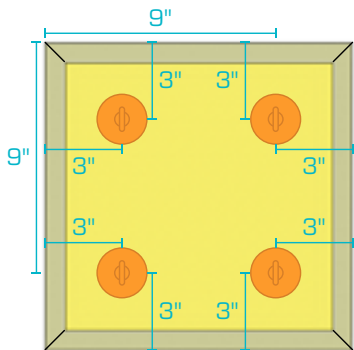

AlphaSorb® Fabric Wrapped Acoustic Ceiling Cloud

Cables or Tie-Wire and Rotofast Anchors

1' x 1' Panel