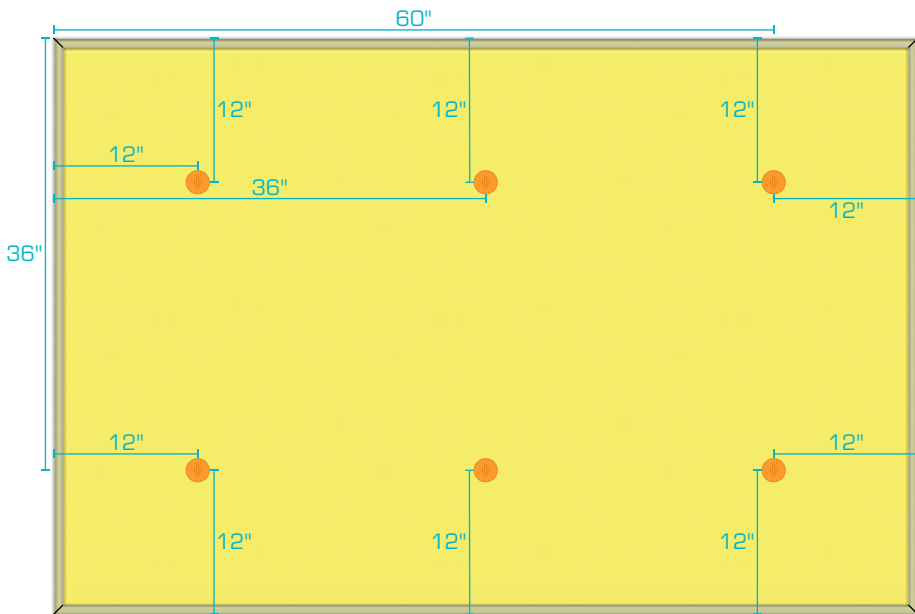

4' x 4' Panel

4' x 5' Panel

4' x 6' Panel

Revised: 2026-03-06

AlphaSorb® Fabric Wrapped Acoustic Ceiling Cloud

Cables or Tie-Wire and Rotofast Anchors

4' x 8' Panel

4' x 10' Panel