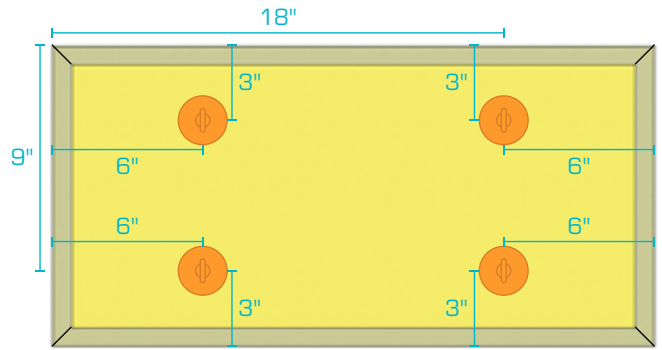

1' x 2' Panel