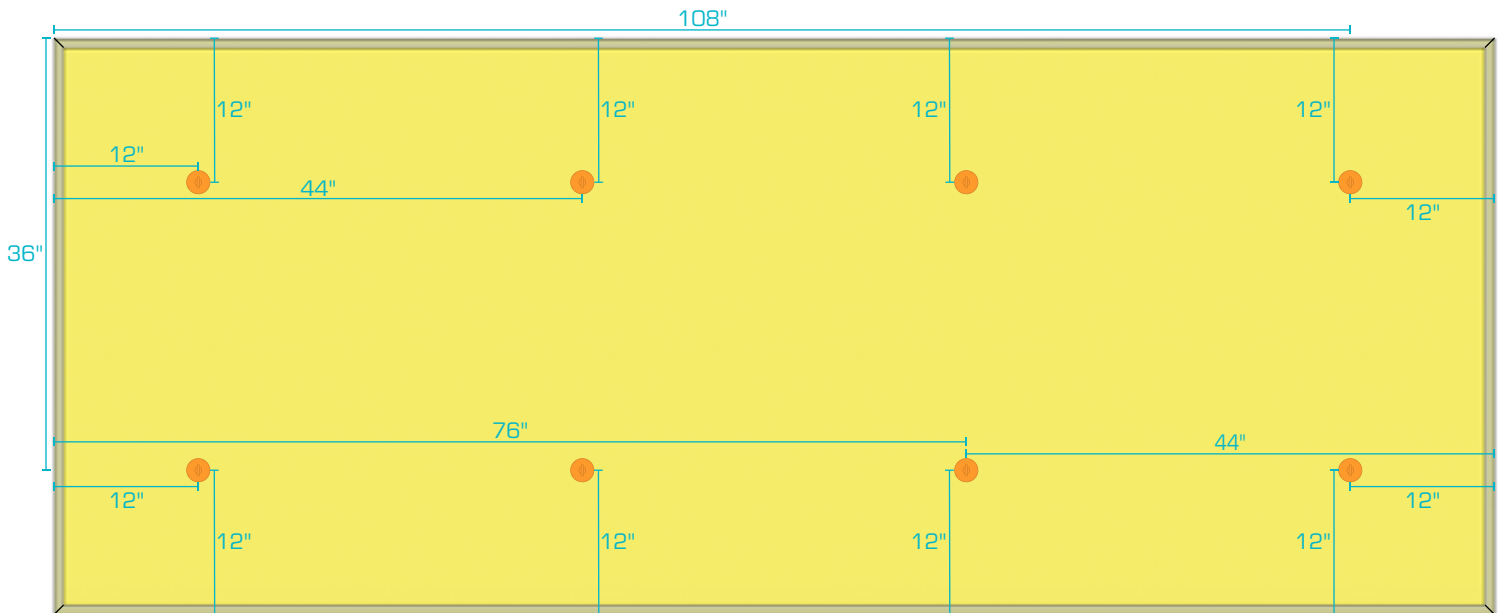

4' x 4' Panel

4' x 5' Panel

4' x 6' Panel

Revised: 2026-03-06

AlphaSorb® Fabric Wrapped Acoustic Ceiling Cloud

Cables or Tie-Wire and Rotofast Anchors

4' x 8' Panel

4' x 10' Panel