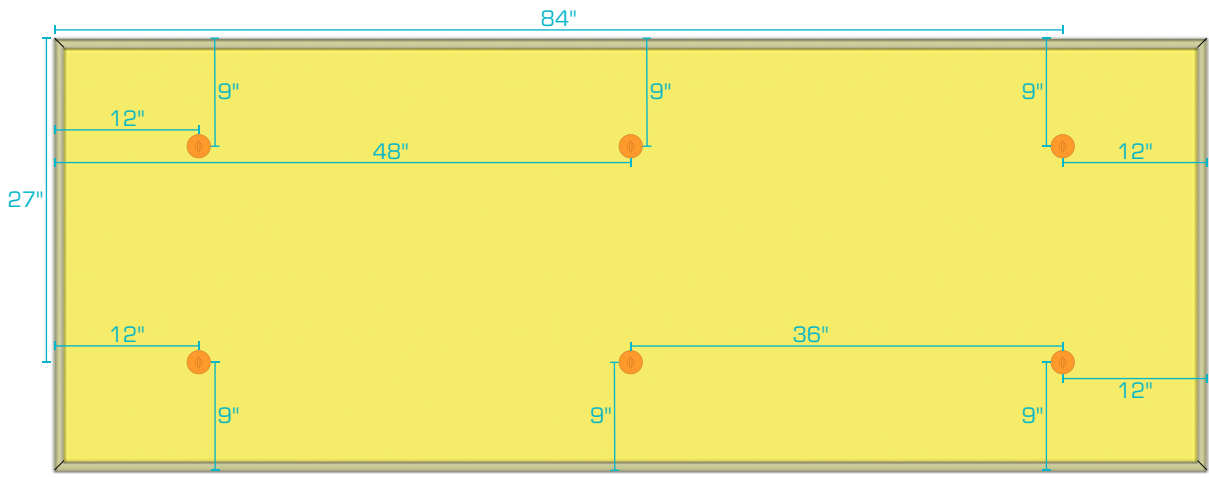

AlphaSorb® Fabric Wrapped Acoustic Ceiling Cloud

Cables or Tie-Wire and Rotofast Anchors

3' x 8' Panel