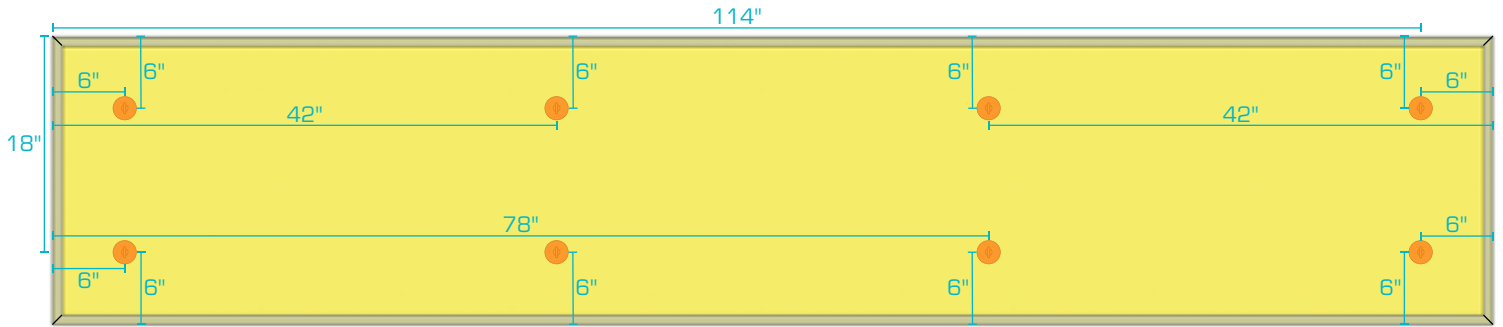

AlphaSorb® Fabric Wrapped Acoustic Ceiling Cloud

Cables or Tie-Wire and Rotofast Anchors

2' x 10' Panel