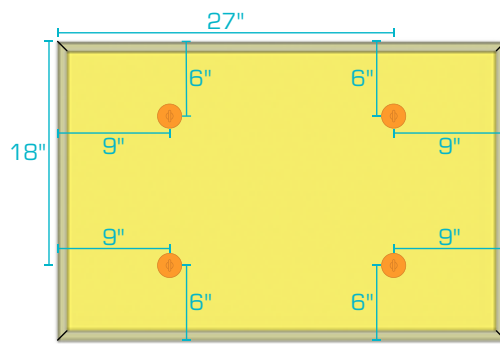

2' x 3' Panel

Revised: 2026-03-06