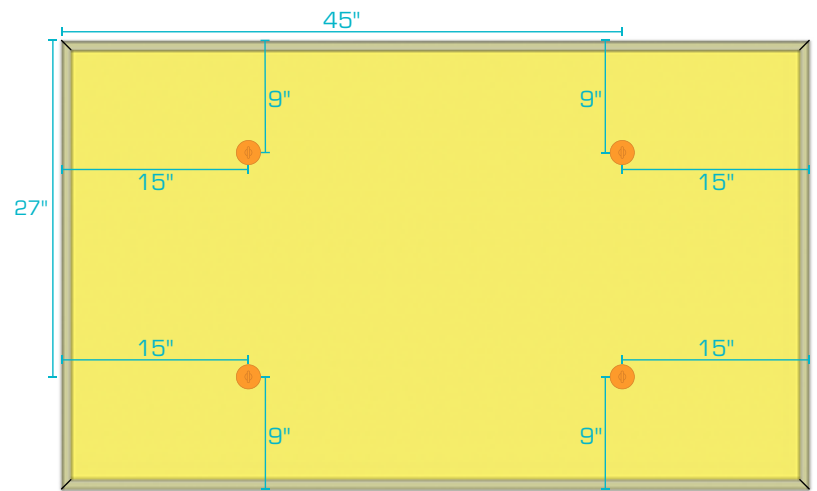

AlphaSorb® Fabric Wrapped Acoustic Ceiling Cloud

Cables or Tie-Wire and Rotofast Anchors

2' x 10' Panel

3' x 4' Panel

3' x 5' Panel

3' x 3' Panel

3' x 6' Panel

Revised: 2026-03-06