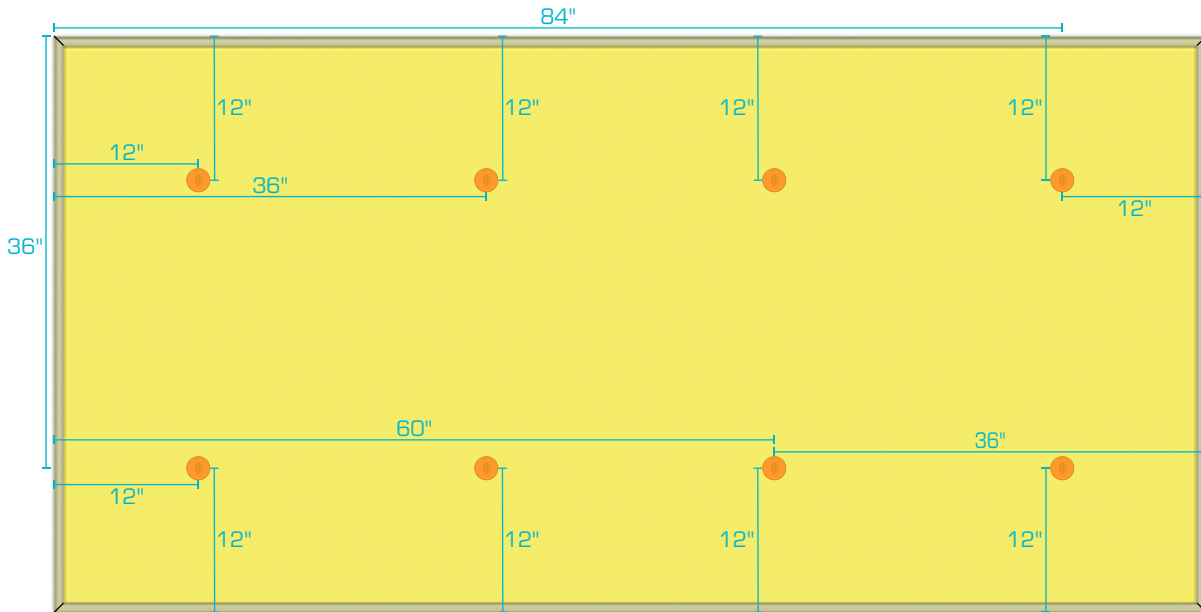

4' x 4' Panel

4' x 5' Panel

4' x 6' Panel

Revised: 2026-03-06

AlphaSorb® Fabric Wrapped Acoustic Ceiling Cloud

Cables or Tie-Wire and Rotofast Anchors

4' x 8' Panel

4' x 10' Panel