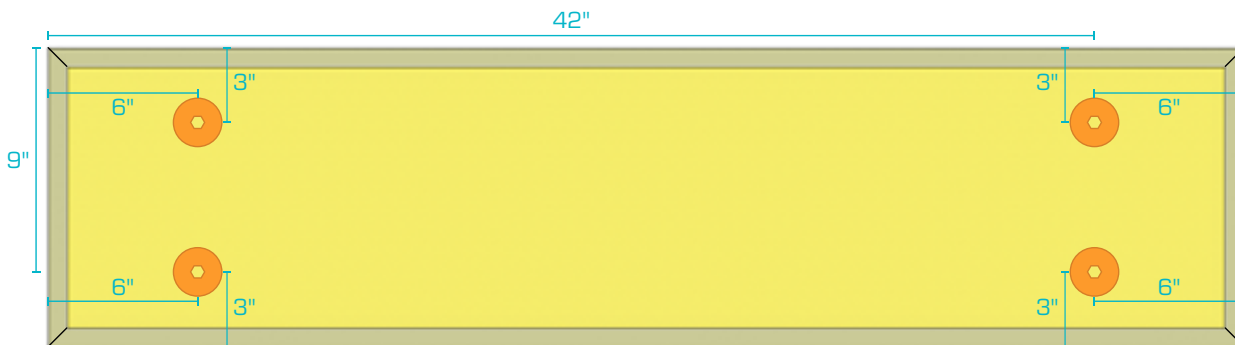

1' x 4' Panel