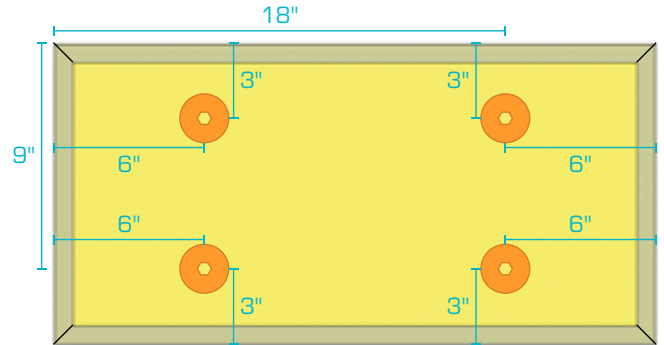

Note direction of ratchet – angled edges face toward screwhead while flat edges face toward drywall.

Revised: 2026-03-06

AlphaSorb® Fabric Wrapped Acoustic Ceiling Cloud

Flush Mount Rotofast Anchors

1' x 1' Panel