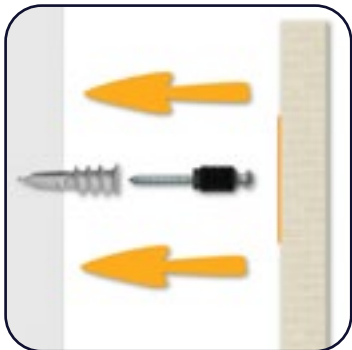

AlphaSorb® Fabric Wrapped Acoustic Ceiling Cloud

Installation with Flush Mount Rotofast Anchors

Step 1

In most cases, the Rotofast Snap-On anchors will be factory mounted into the back of the acoustical cloud. If so, continue to step 2. If not, screw the Rotofast Snap-On Anchors into the back of the cloud using a hex driver tool.

Step 2

Insert the marking plugs into the Rotofast Snap-On Anchors. The point of the marking plug should be facing away from the back of the cloud.

Step 3

Push the cloud firmly against the ceiling to mark all anchor locations.

Step 4

Screw Ratchets to ceiling at marked locations using appropriate ceiling anchors. EZ anchors are provided for use with drywall only. Use other anchors as required. Once ratchets are secured to the ceiling, firmly push the panel anchors onto ratchets to complete installation.

Note direction of ratchet – angled edges face toward screwhead while flat edges face toward drywall.

Revised: 2026-03-06

AlphaSorb® Fabric Wrapped Acoustic Ceiling Cloud

Flush Mount Rotofast Anchors

1' x 1' Panel