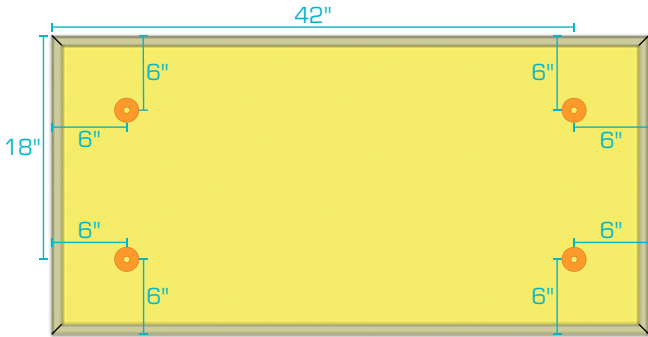

2' x 2' Panel

AlphaSorb® Fabric Wrapped Acoustic Ceiling Cloud

Flush Mount Rotofast Anchors

2' x 4' Panel