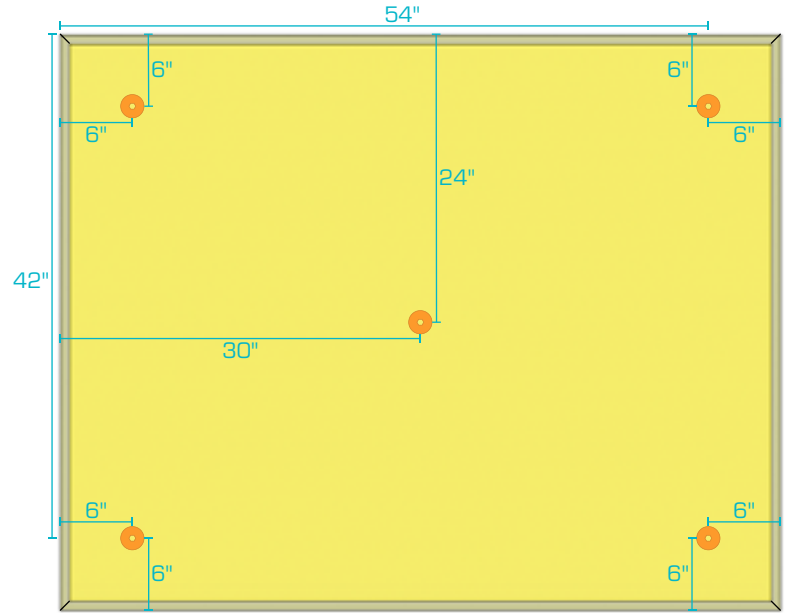

4' x 5' Panel