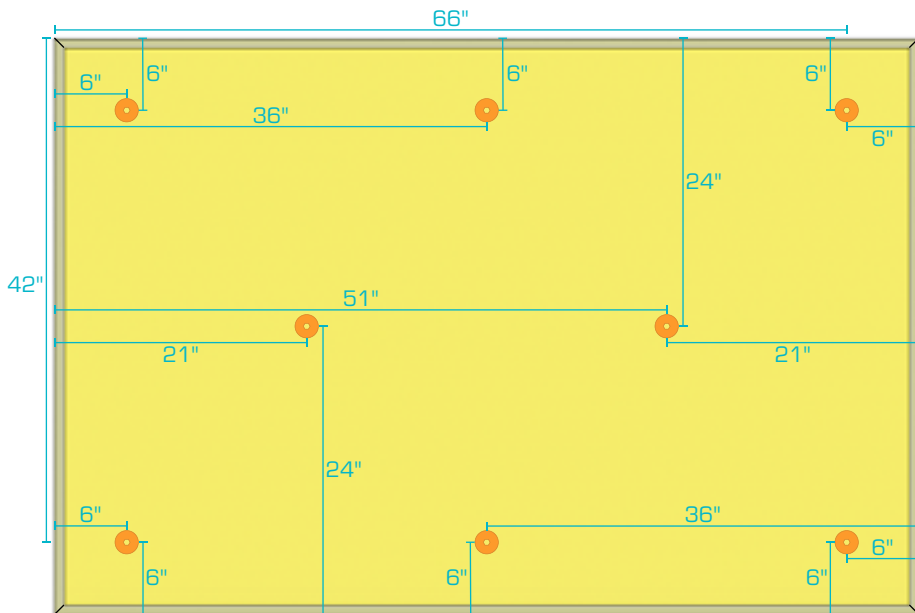

3' x 5' Panel

3' x 3' Panel

3' x 6' Panel

Revised: 2026-03-06

AlphaSorb® Fabric Wrapped Acoustic Ceiling Cloud

Flush Mount Rotofast Anchors

3' x 8' Panel

3' x 10' Panel

Revised: 2026-03-06

AlphaSorb® Fabric Wrapped Acoustic Ceiling Cloud

Flush Mount Rotofast Anchors

4' x 4' Panel

4' x 5' Panel

4' x 6' Panel

Revised: 2026-03-06

AlphaSorb® Fabric Wrapped Acoustic Ceiling Cloud

Flush Mount Rotofast Anchors

4' x 8' Panel

4' x 10' Panel

Revised: 2026-03-06