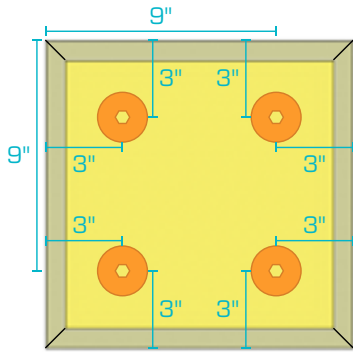

Note direction of ratchet – angled edges face toward screwhead while flat edges face toward drywall.

Revised: 2026-03-06

AlphaSorb® Fabric Wrapped Acoustic Ceiling Cloud

Flush Mount Rotofast Anchors

1' x 1' Panel