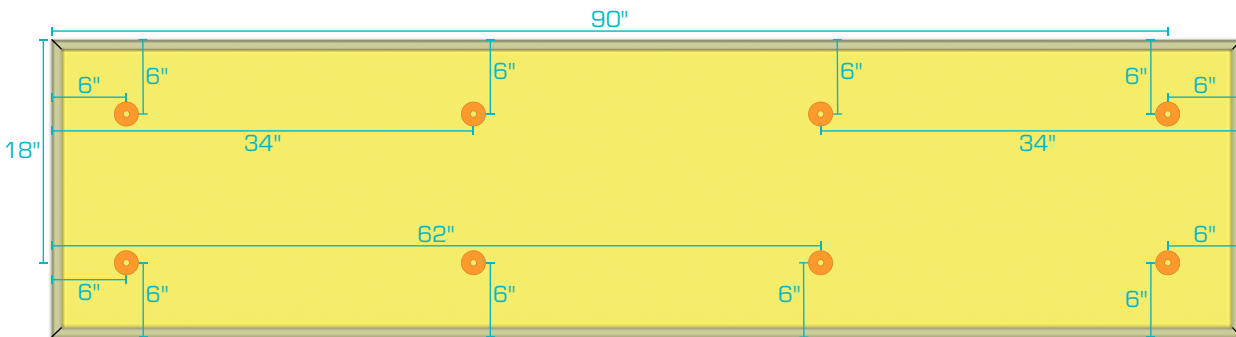

2' x 8' Panel

Revised: 2026-03-06