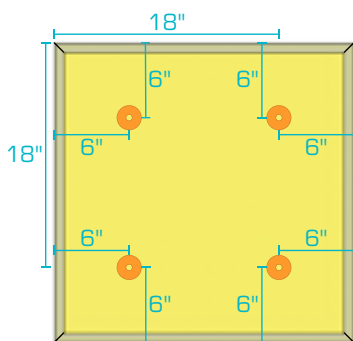

2' x 2' Panel