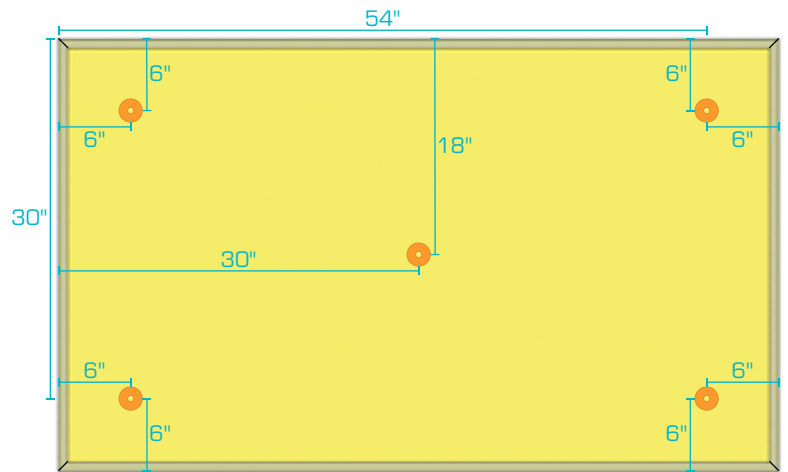

2' x 5' Panel

2' x 6' Panel

2' x 8' Panel

Revised: 2026-03-06

AlphaSorb® Fabric Wrapped Acoustic Ceiling Cloud

Flush Mount Rotofast Anchors

2' x 10' Panel

3' x 4' Panel