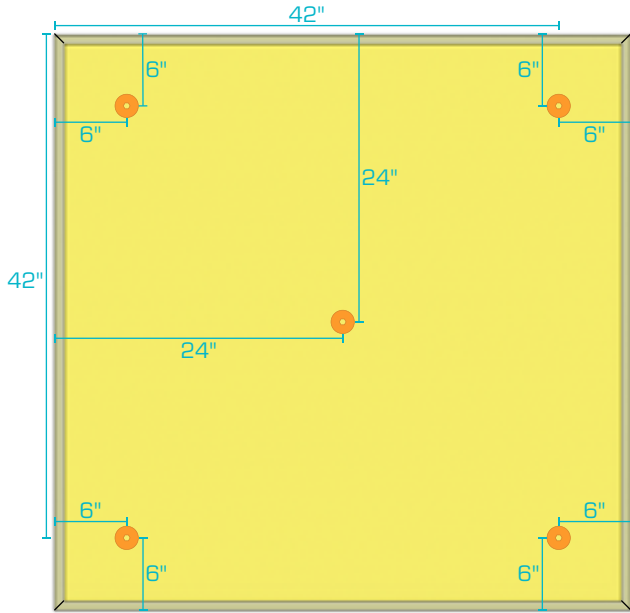

3' x 10' Panel

AlphaSorb® Fabric Wrapped Acoustic Ceiling Cloud

Flush Mount Rotofast Anchors

4' x 4' Panel