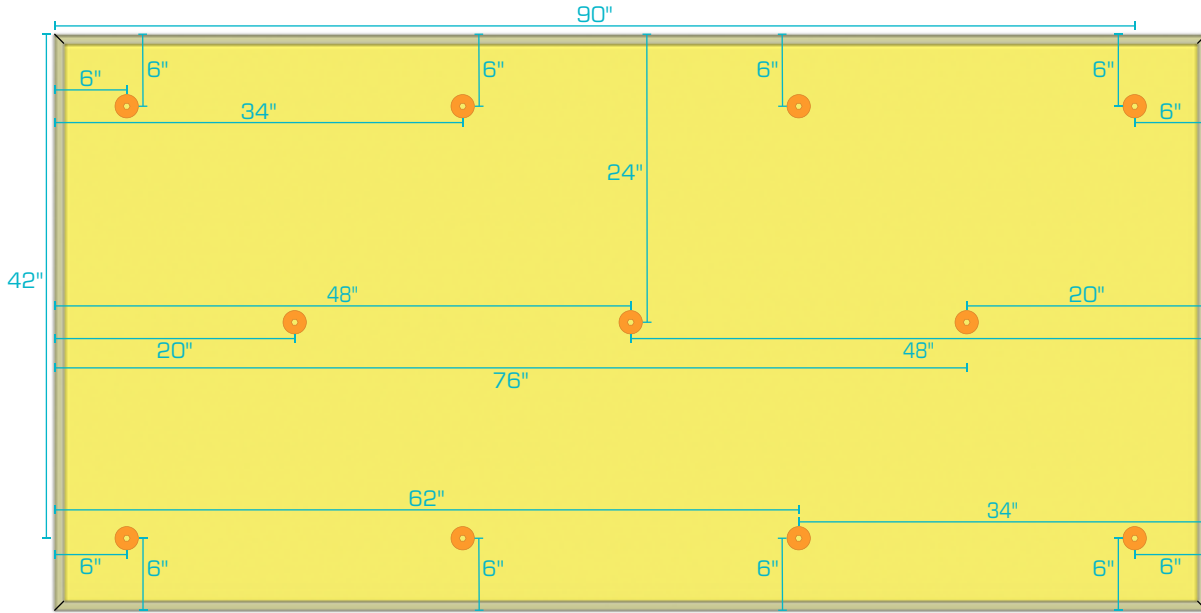

3' x 5' Panel

3' x 3' Panel

3' x 6' Panel

Revised: 2026-03-06

AlphaSorb® Fabric Wrapped Acoustic Ceiling Cloud

Flush Mount Rotofast Anchors

3' x 8' Panel

3' x 10' Panel

Revised: 2026-03-06

AlphaSorb® Fabric Wrapped Acoustic Ceiling Cloud

Flush Mount Rotofast Anchors

4' x 4' Panel

4' x 5' Panel

4' x 6' Panel

Revised: 2026-03-06

AlphaSorb® Fabric Wrapped Acoustic Ceiling Cloud

Flush Mount Rotofast Anchors

4' x 8' Panel

4' x 10' Panel

Revised: 2026-03-06