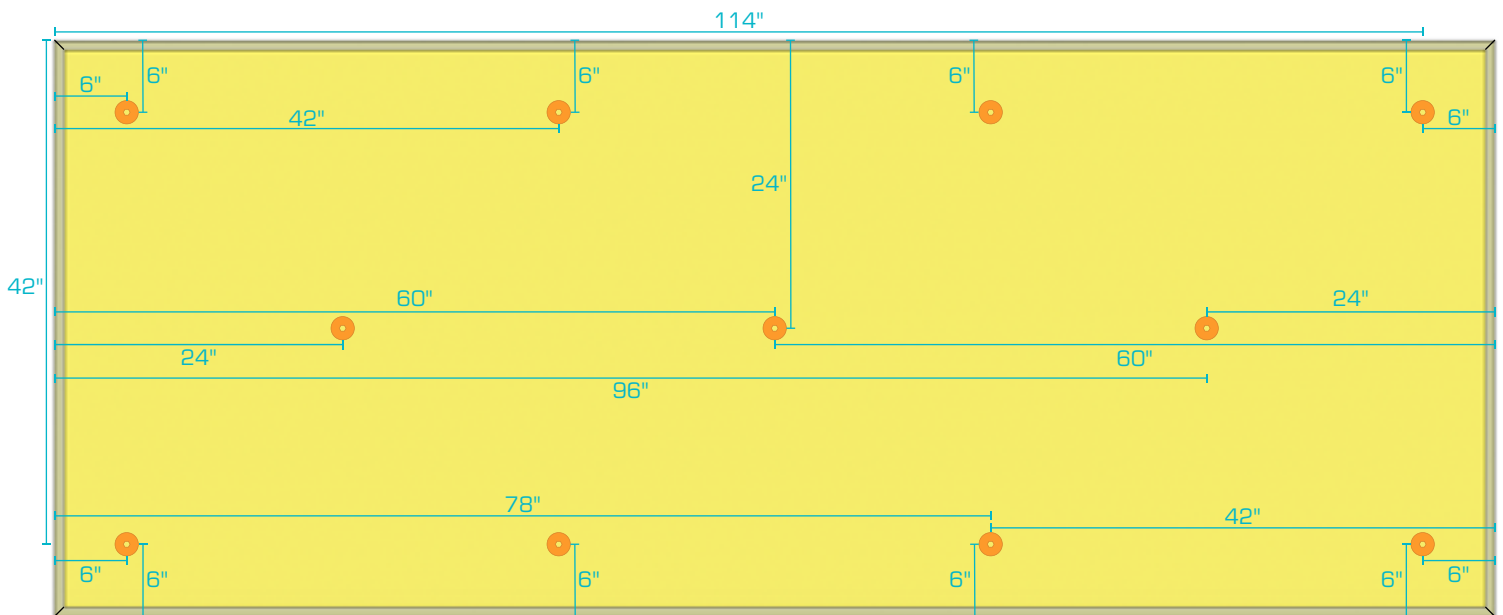

Revised: 2026-03-06

AlphaSorb® Fabric Wrapped Acoustic Ceiling Cloud

Flush Mount Rotofast Anchors

4' x 4' Panel

4' x 5' Panel

4' x 6' Panel

Revised: 2026-03-06

AlphaSorb® Fabric Wrapped Acoustic Ceiling Cloud

Flush Mount Rotofast Anchors

4' x 8' Panel

4' x 10' Panel

Revised: 2026-03-06