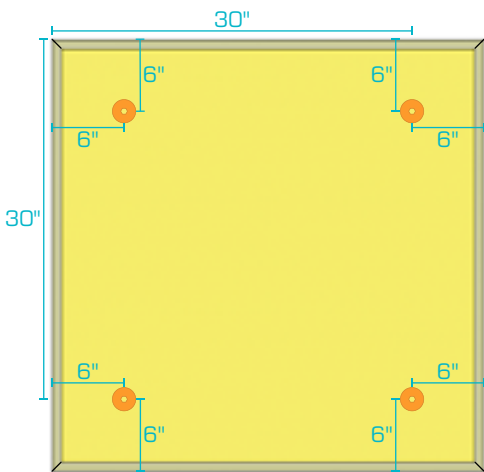

3' x 4' Panel

3' x 3' Panel