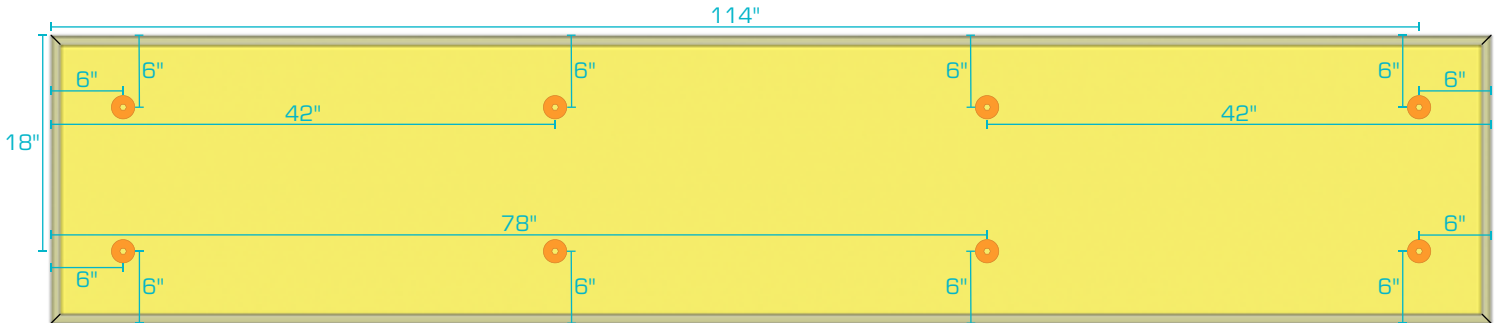

2' x 5' Panel

2' x 6' Panel

2' x 8' Panel

Revised: 2026-03-06

AlphaSorb® Fabric Wrapped Acoustic Ceiling Cloud

Flush Mount Rotofast Anchors

2' x 10' Panel

3' x 4' Panel