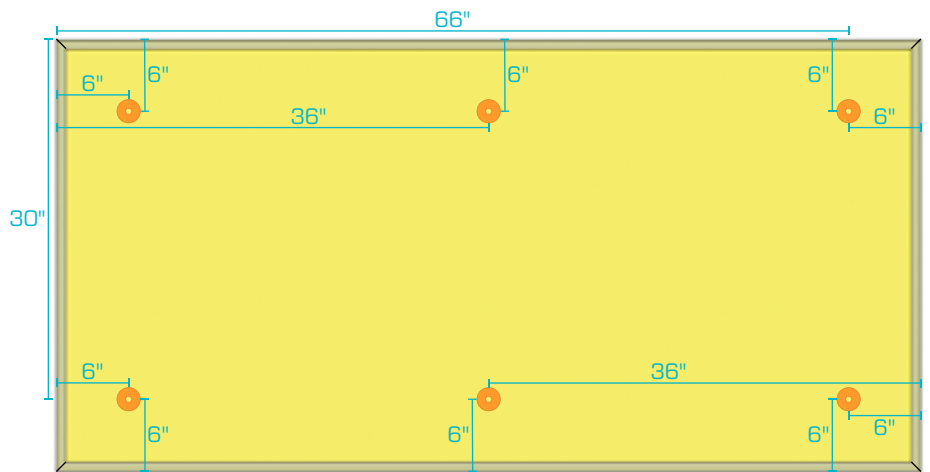

3' x 5' Panel

3' x 6' Panel

Revised: 2026-03-06