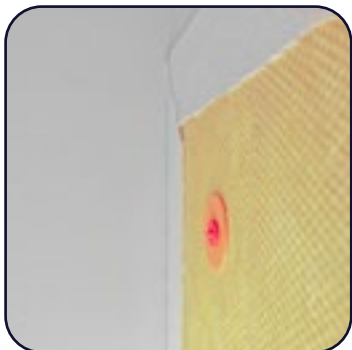

AlphaSorb® Fabric Wrapped Acoustic Ceiling Cloud

Installation with Flush Mount Rotofast Anchors

Step 1

In most cases, the Rotofast Snap-On anchors will be factory mounted into the back of the acoustical cloud. If so, continue to step 2. If not, screw the Rotofast Snap-On Anchors into the back of the cloud using a hex driver tool.

Step 2

Insert the marking plugs into the Rotofast Snap-On Anchors. The point of the marking plug should be facing away from the back of the cloud.

Step 3

Push the cloud firmly against the ceiling to mark all anchor locations.

Note direction of ratchet – angled edges face toward screwhead while flat edges face toward drywall.

Revised: 2026-03-06

AlphaSorb® Fabric Wrapped Acoustic Ceiling Cloud

Flush Mount Rotofast Anchors

1' x 1' Panel