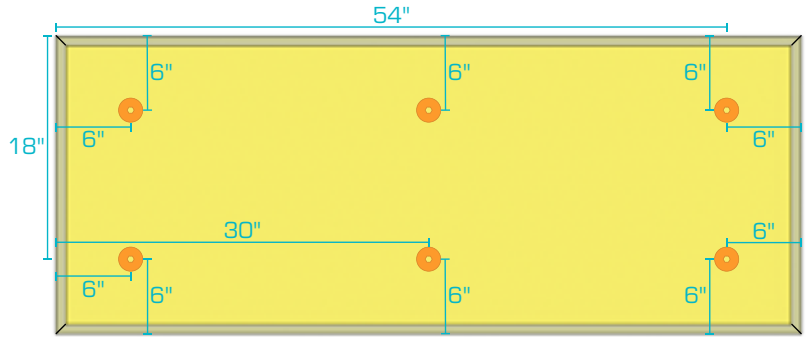

1' x 2' Panel

1' x 4' Panel

2' x 2' Panel

2' x 3' Panel

Revised: 2026-03-06

AlphaSorb® Fabric Wrapped Acoustic Ceiling Cloud

Flush Mount Rotofast Anchors

2' x 4' Panel