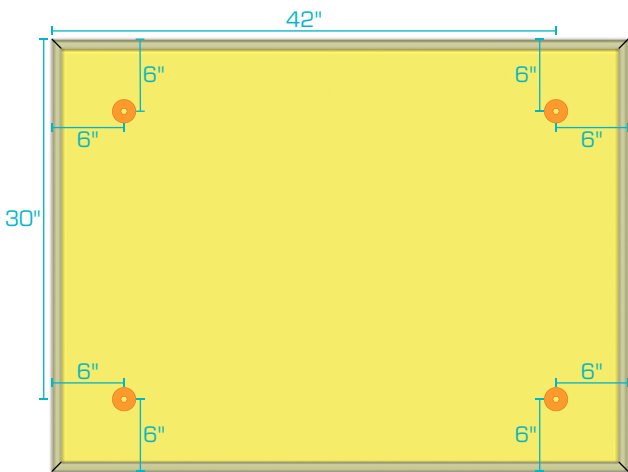

2' x 5' Panel

2' x 6' Panel

2' x 8' Panel

Revised: 2026-03-06

AlphaSorb® Fabric Wrapped Acoustic Ceiling Cloud

Flush Mount Rotofast Anchors

2' x 10' Panel

3' x 4' Panel