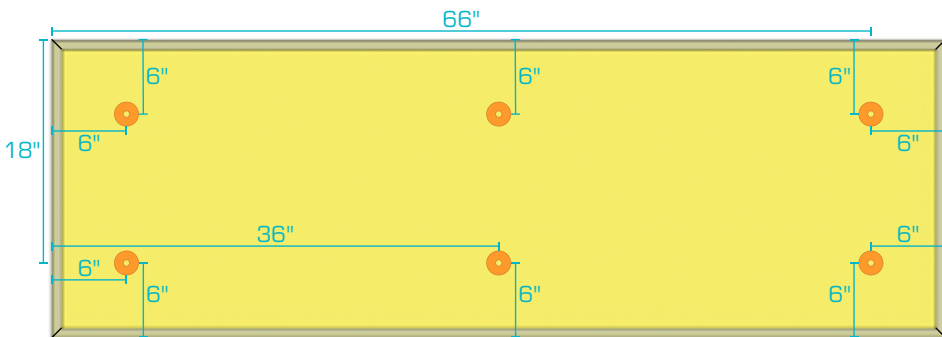

2' x 6' Panel