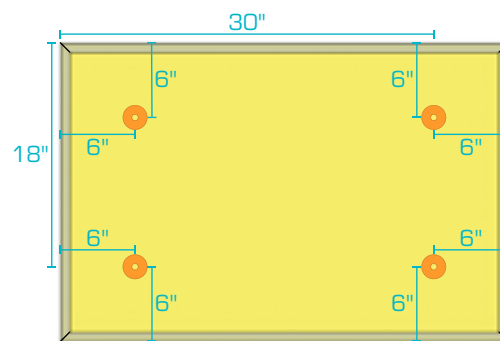

2' x 3' Panel

Revised: 2026-03-06