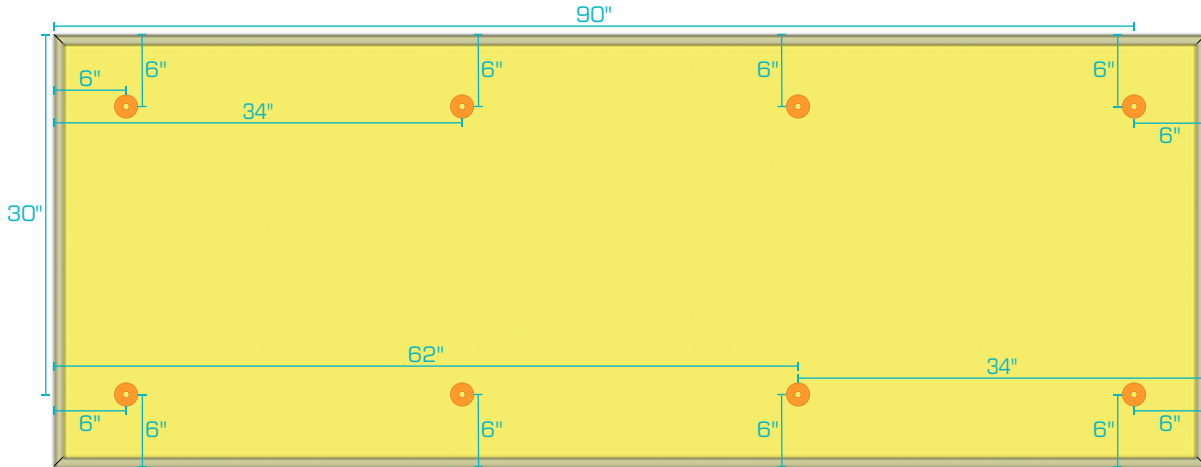

3' x 5' Panel

3' x 3' Panel

3' x 6' Panel

Revised: 2026-03-06

AlphaSorb® Fabric Wrapped Acoustic Ceiling Cloud

Flush Mount Rotofast Anchors

3' x 8' Panel

3' x 10' Panel