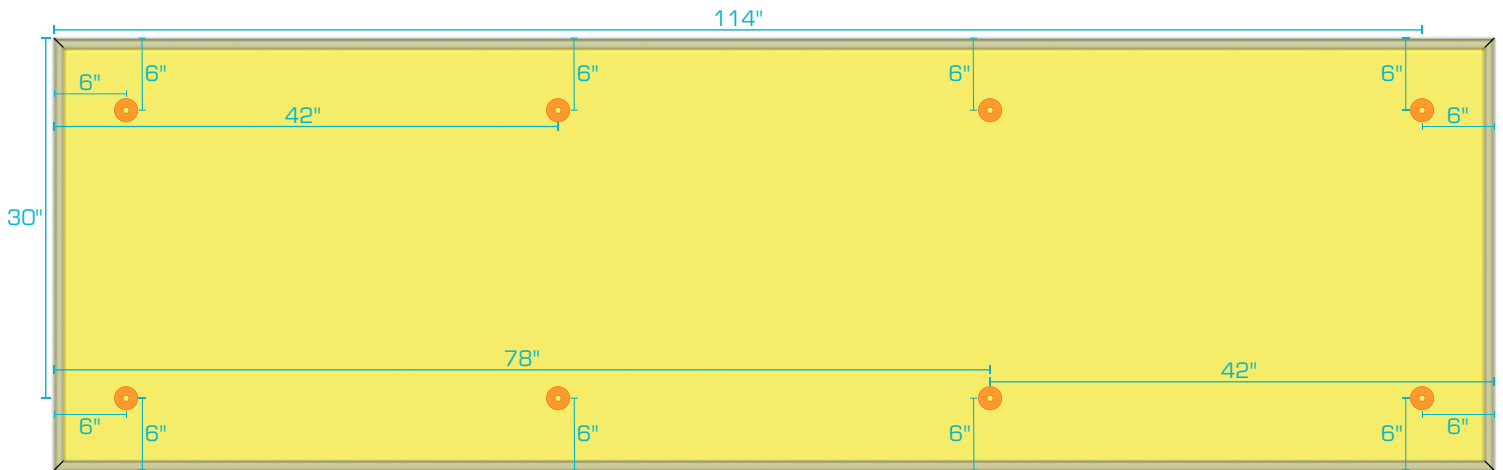

3' x 5' Panel

3' x 3' Panel

3' x 6' Panel

Revised: 2026-03-06

AlphaSorb® Fabric Wrapped Acoustic Ceiling Cloud

Flush Mount Rotofast Anchors

3' x 8' Panel

3' x 10' Panel

Flush Mount Rotofast Anchors

4' x 8' Panel

4' x 10' Panel

Revised: 2026-03-06