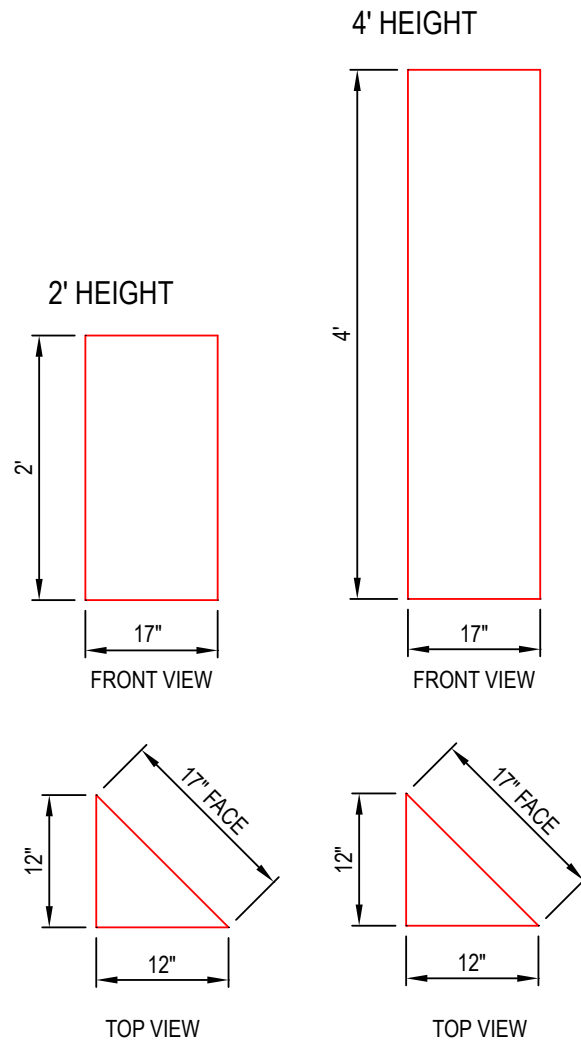

AlphaSorb® Fabric Wrapped Acoustic Foam Bass Traps

PATTERN: FLAT

NOTES:

1. INSTALLATION TO BE COMPLETED IN ACCORDANCE WITH MANUFACTURERS SPECIFICATIONS.
2. DO NOT SCALE DRAWINGS.

Revised: 2025-04-30