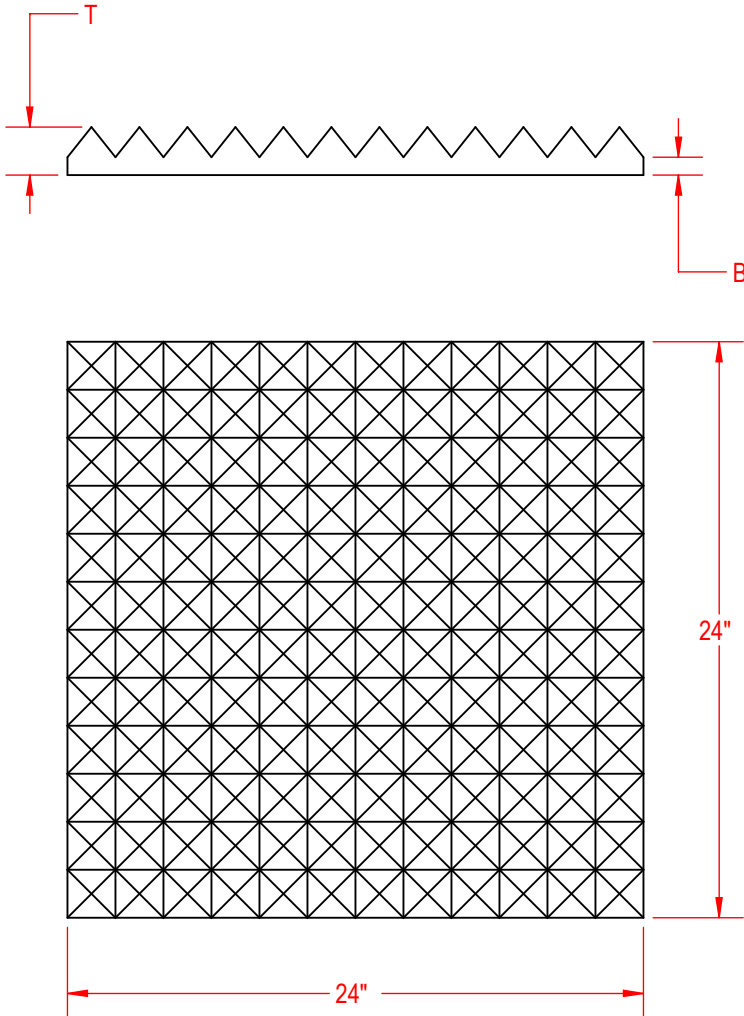

# AlphaSorb® Pyramid Acoustic Foam

Thickness	B	Number of Peaks
2"	¾"	12 x 12
3"	1"	8 x 8
4"	1¼"	6 x 6

Revised: 2025-04-30