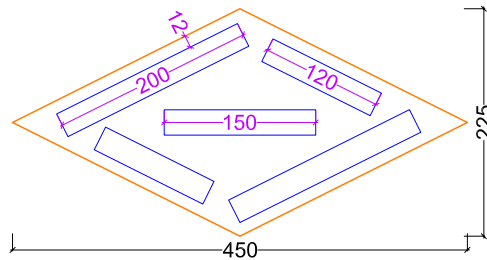

# AlphaSorb® Series 200 Polyester Acoustic Panels

**NOTES:**

- All measurements are in mm
- All shapes are 10mm thick

Note: All edges have 45 deg. chamfer:

Note: adhesive tape applied to this side on all shapes