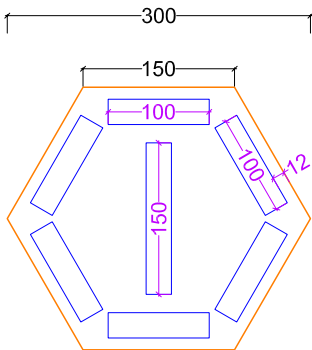

# AlphaSorb® Series 200 Polyester Acoustic Panels

**NOTES:**

- All measurements are in mm
- All shapes are 10mm thick

Note: All edges have 45 deg. chamfer:

Note: adhesive tape applied to this side on all shapes