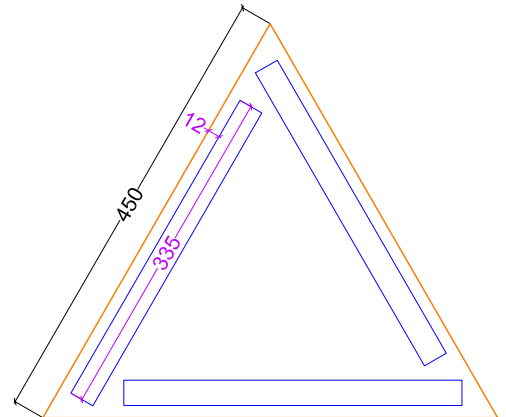

# AlphaSorb® Series 200 Polyester Acoustic Panels

**NOTES:**

- All measurements are in mm
- All shapes are 10mm thick

Note: All edges have 45 deg. chamfer:

Note: adhesive tape applied to this side on all shapes