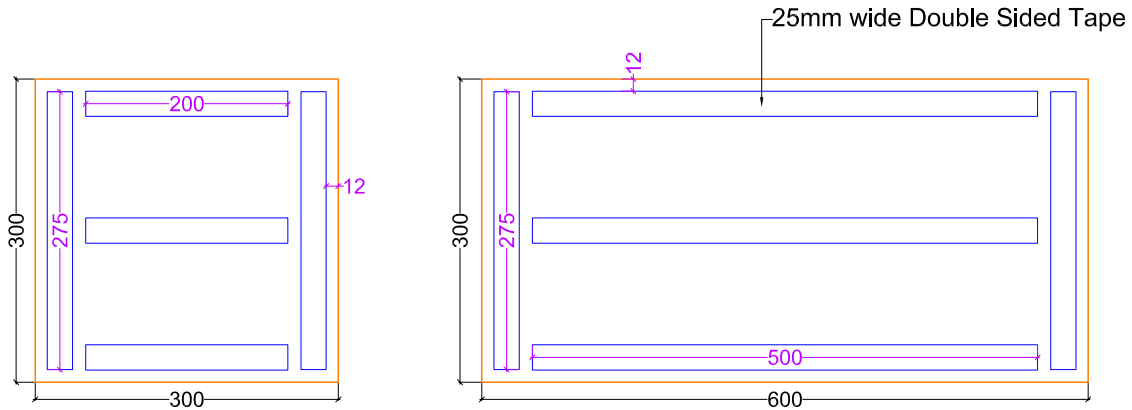

# AlphaSorb® Series 200 Polyester Acoustic Panels

**NOTES:**

- All measurements are in mm
- All shapes are 10mm thick

Note: All edges have 45 deg. chamfer:

Note: adhesive tape applied to this side on all shapes