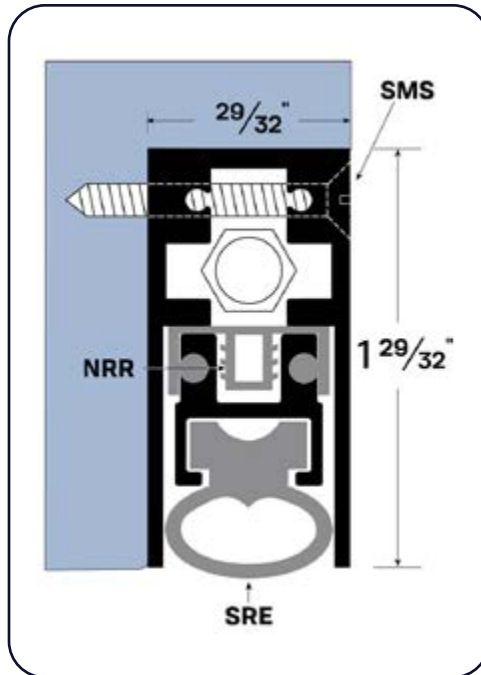

# Automatic Door Bottom

## 366 Semi-Mortised Cutaway and End Cap

Cutaway

End Cap

Revised: 2025-04-30