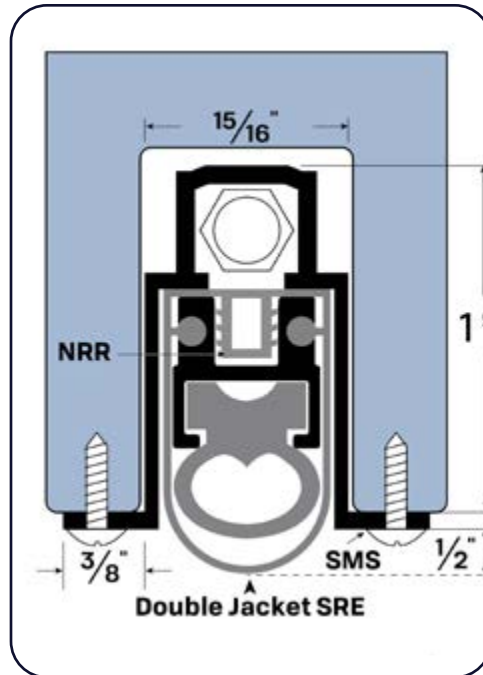

Automatic Door Bottom

367 Mortised Cutaway and End Cap

Cutaway