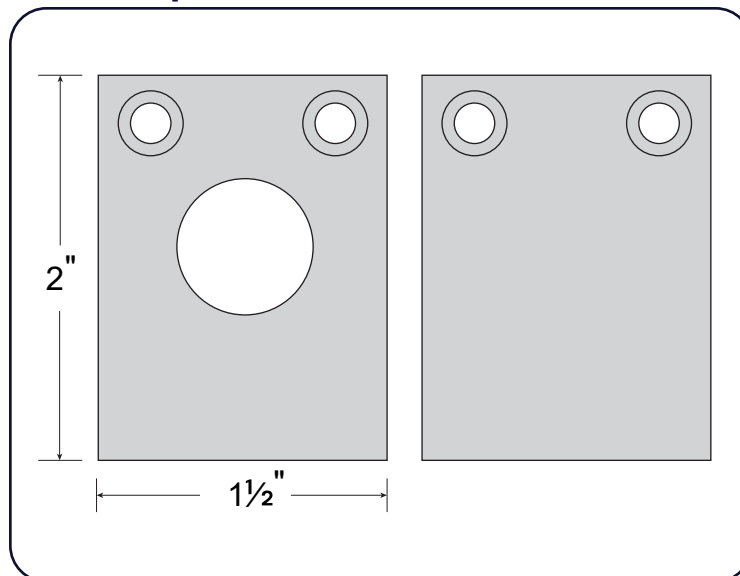

Automatic Door Bottom

367 Mortised Cutaway and End Cap

End Cap

Revised: 2025-04-30