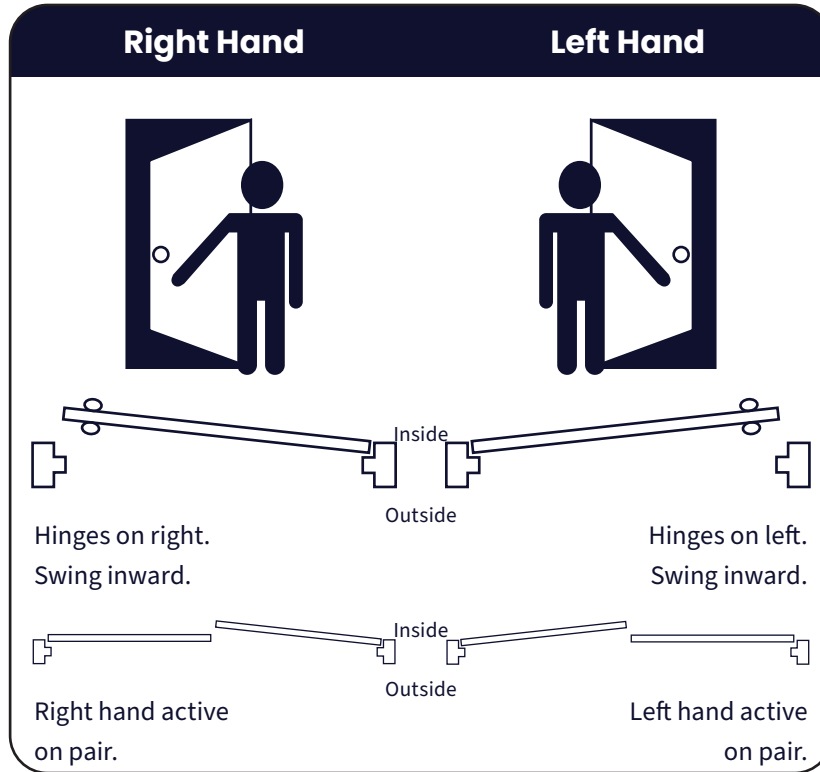

Overly Quick Ship Metal Acoustical Door

Door hand is always determined from the outside, on key side, facing the door.

Revised: 2025-04-30