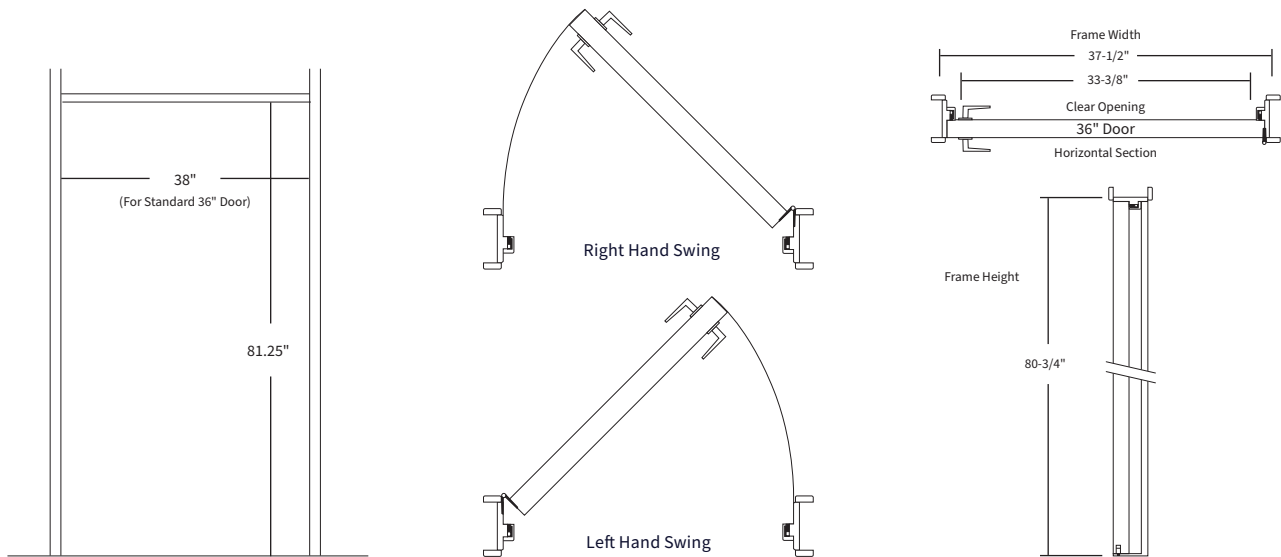

CHECKLIST

PrivacyShield® Soundproof Door

Client / Project	
Shipping Address	

Door Width		Door Height	
Rough Open. Width		Rough Open. Height	
Door Swing	Left Hand	Right Hand	
Door Finish	Oak (Standard)		
Jamb Depth (Wall Thickness)			
Optional Jamb Ext. Kit	Yes	No	
Lite Kit (If Yes)	Yes	No	
	10" x 10"	6" x 28"	22" x 28" 22" x 56"
Automatic Door Closer	Yes	No	
Hardware Type	Passage Only	Keyed Deadbolt with Thumb Turn	
Hardware Style	Venice	Allegro	Torino
Hardware Finish	Satin Chrome (Standard)	Satin Nickel	