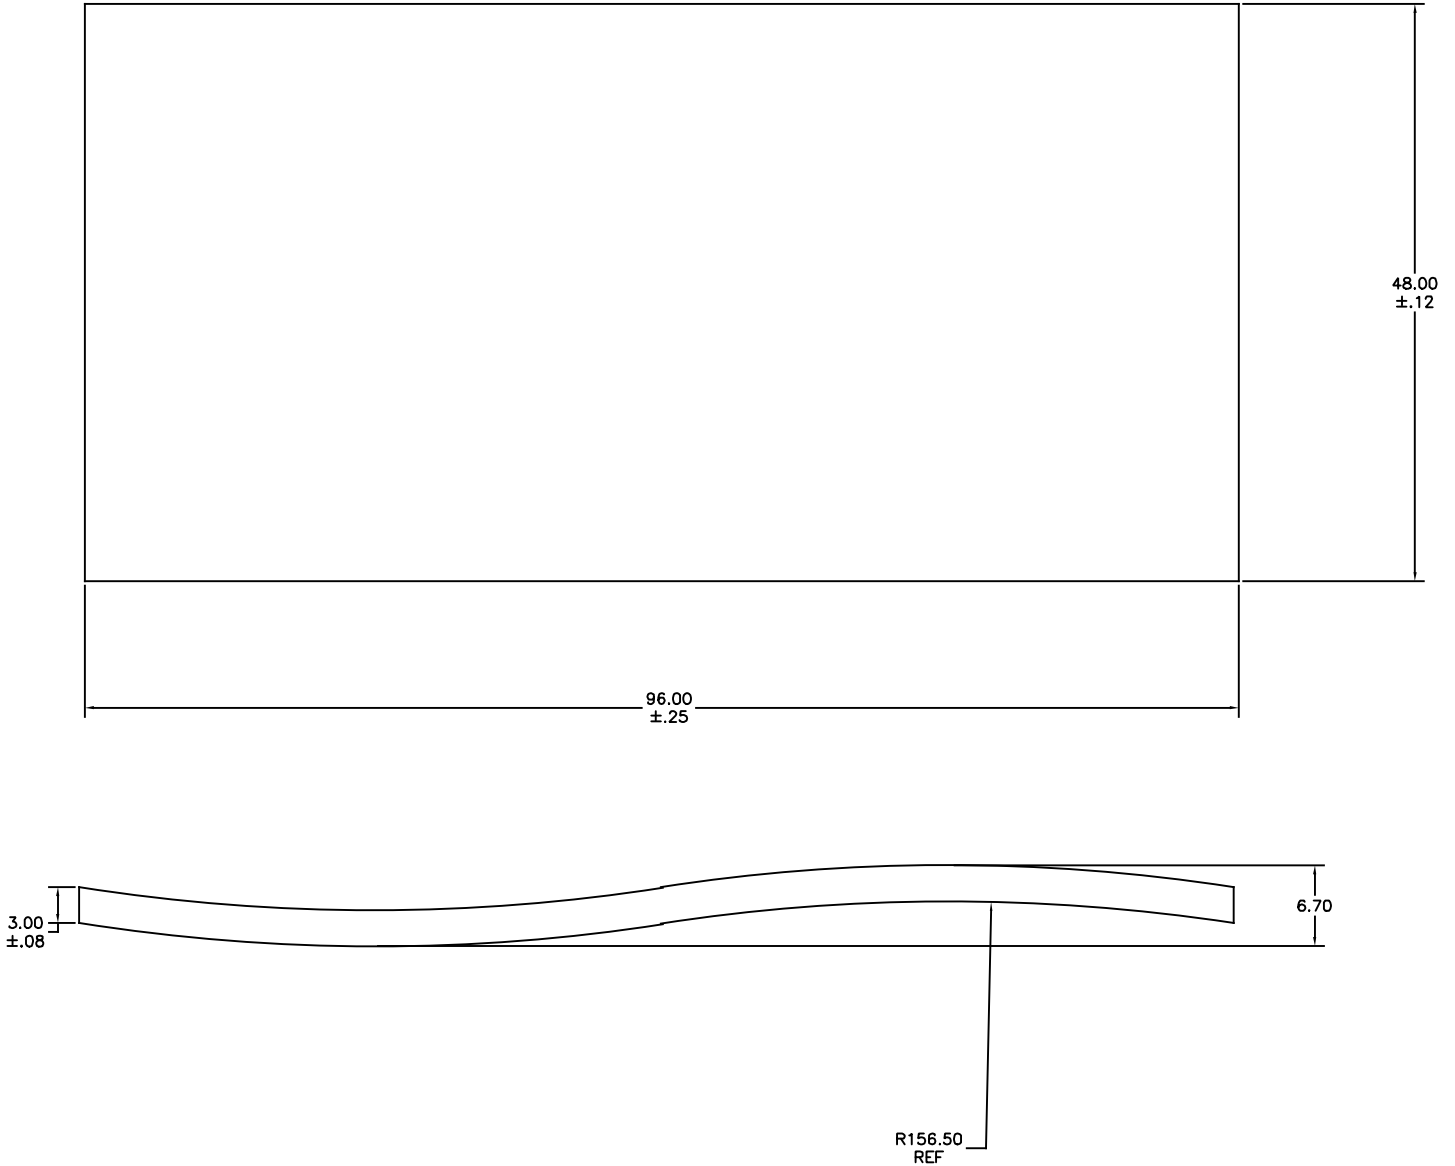

# Whisperwave® Ceiling Cloud

Notes:

1. Squareness less than 3.0mm on diagonal.

Revised: 2025-04-30

# Whisperwave<sup>®</sup> Ceiling Cloud

Notes:

1. Squareness less than 3.0mm on diagonal.

Revised: 2025-04-30