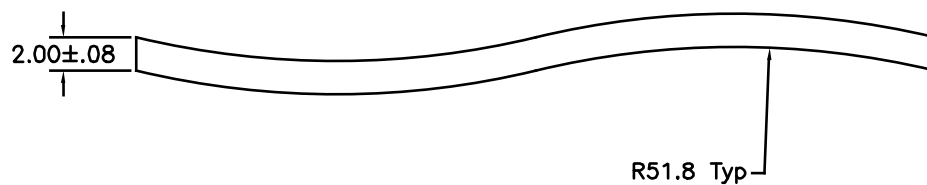

Whisperwave[®] Sound Baffle

Notes:

1. Squareness less than 3.0mm on diagonal.

Revised: 2025-04-30

Whisperwave[®] Sound Baffle

Notes:

1. Squareness less than 3.0mm on diagonal.

Revised: 2025-04-30