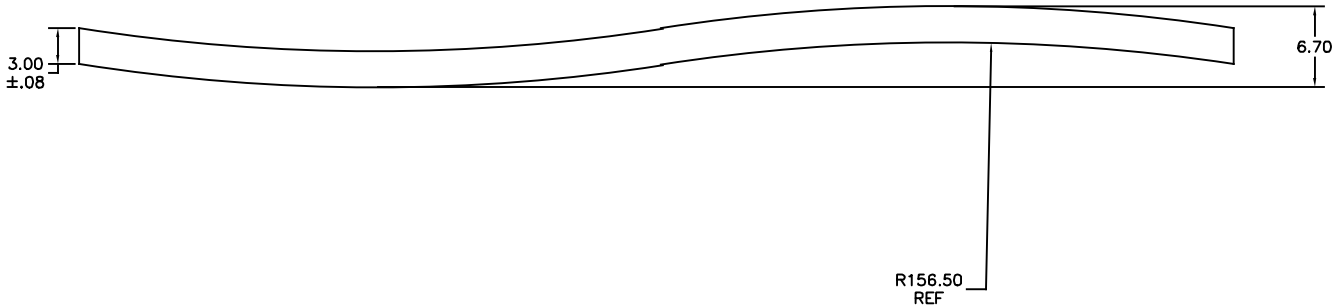

Whisperwave[®] Sound Baffle

Notes:

1. Squareness less than 3.0mm on diagonal.

Revised: 2025-04-30

Whisperwave[®] Sound Baffle

Notes:

1. Squareness less than 3.0mm on diagonal.

Revised: 2025-04-30